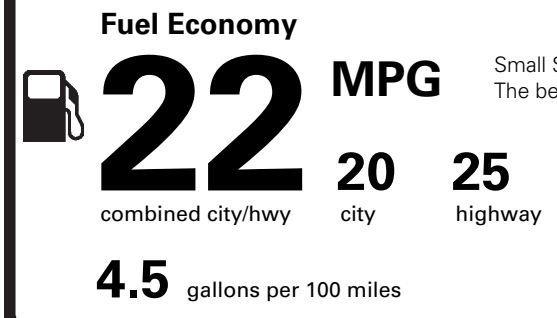

PRICE INFORMATION

BASE PRICE	551,905.00
TOTAL OPTIONS/OTHER	2,205.00
TOTAL VEHICLE & OPTIONS/OTHER	54,110.00
DESTINATION & DELIVERY	995.00

TOTAL MSRP \$55,105.00

RAMP ONE	CK60
RAMP TWO	CONVOY
ITEM #:	45-0413 O/T 1

SPECIAL ORDER
MC081 N RD 2X 115 000021 03 08 21

EPA DOT Fuel Economy and Environment

Gasoline Vehicle

Small SUVs range from 16 to 120 MPG. The best vehicle rates 141 MPGe.

You spend \$1,750 more in fuel costs over 5 years compared to the average new vehicle.