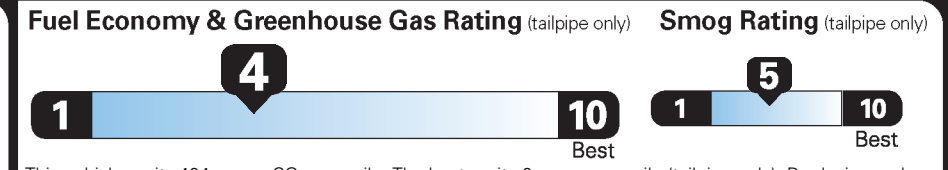

This vehicle emits 404 grams CO₂ per mile. The best emits 0 grams per mile (tailpipe only). Producing and distributing fuel also create emissions; learn more at fuelconomy.gov.

Actual results will vary for many reasons, including driving conditions and how you drive and maintain your vehicle. The average new vehicle gets 27 MPG and costs $7,500 to fuel over 5 years. Cost estimates are based on 15,000 miles per year at $2.70 per gallon. MPG is miles per gasoline gallon equivalent. Vehicle emissions are a significant cause of climate change and smog.

fuelconomy.gov

Calculate personalized estimates and compare vehicles