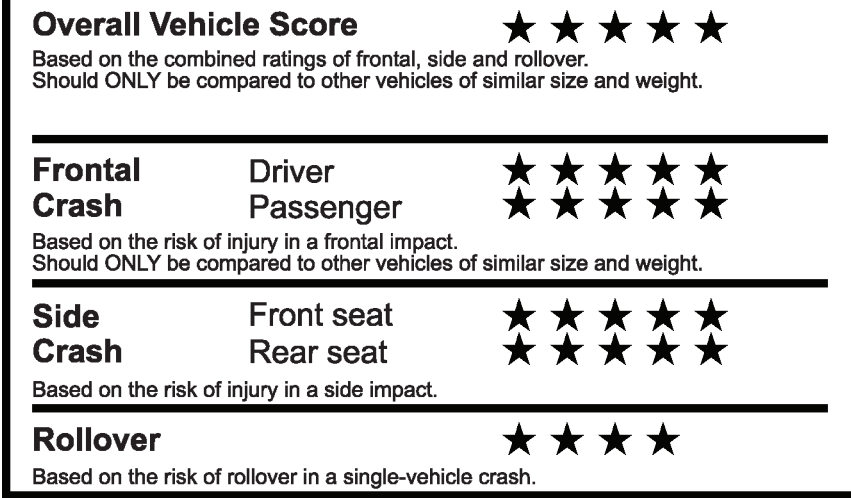

GOVERNMENT 5-STAR SAFETY RATINGS

Star ratings range from 1 to 5 stars (★★★★★), with 5 being the highest. Source: National Highway Traffic Safety Administration (NHTSA). www.safercar.gov or 1-888-327-4236

2LMPJ8K91MBL06974

WARNING: Operating, servicing and maintaining a passenger vehicle, pickup truck, van, or off-road vehicle can expose you to chemicals including engine exhaust, carbon monoxide, phthalates, and lead, which are known to the State of California to cause cancer and birth defects or other reproductive harm. To minimize exposure, avoid breathing exhaust, do not idle the engine except as necessary, service your vehicle in a well-ventilated area and wear gloves or wash your hands frequently when servicing your vehicle. For more information go to www.P65Warnings.ca.gov/passenger-vehicle.

THE LINCOLN WAY™ APP
Your Dashboard of Services & Features

1. Download the Lincoln Way app* and you can:
2. Remotely start, lock and unlock your vehicle
   - Locate your vehicle and check approximate fuel range
   - Receive vehicle health alerts

The Lincoln Connect™ modem is active and sending vehicle data (e.g., diagnostics) to Lincoln. See in-vehicle Settings for connectivity options.

*Compatible with select smartphone platforms. Lincoln Connect service required (see App Terms for more information). Connected service and related feature functionality is subject to compatible AT&T-network availability. Evolving technology/cellular networks may affect functionality and availability, or continued provision of some features, prohibiting them from functioning. Message and data rates may apply. See your local Lincoln website for our privacy policy.

Lincoln Protect™

Insist on Lincoln Protect! The only extended service plan fully backed by Lincoln and honored at every Lincoln dealership in the U.S., Canada and Mexico. See your Lincoln dealer or visit www.LincolnOwner.com

SCAN OR TEXT 2LMBL06974 TO 59173

www.lincoln.com/help/privacy-terms/