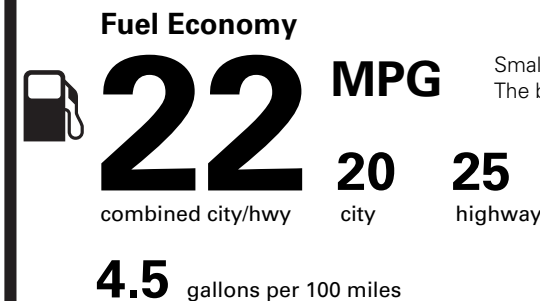

EPA DOT Fuel Economy and Environment

Gasoline Vehicle

Small SUVs range from 14 to 129 MPG. The best vehicle rates 142 MPGe.

You spend **$1,500**

more in fuel costs over 5 years compared to the average new vehicle.

Annual fuel cost **$1,600**