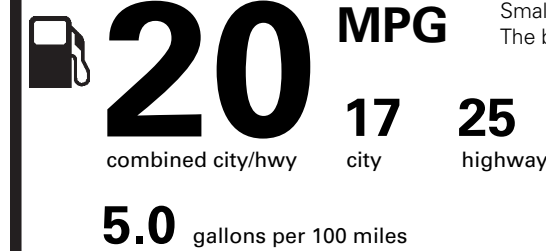

PRICE INFORMATION

BASE PRICE	\$46,560.00
TOTAL OPTIONS/OTHER	2,380.00
TOTAL VEHICLE & OPTIONS/OTHER	48,940.00
DESTINATION & DELIVERY	925.00

EPA DOT Fuel Economy and Environment

Gasoline Vehicle

Fuel Economy

Small SUVs range from 18 to 37 MPG. The best vehicle rates 136 MPGe.

You spend **\$2,250**

more in fuel costs over 5 years compared to the average new vehicle.

Annual fuel cost **\$1,800**

Fuel Economy & Greenhouse Gas Rating (tailpipe only) Smog Rating (tailpipe only)