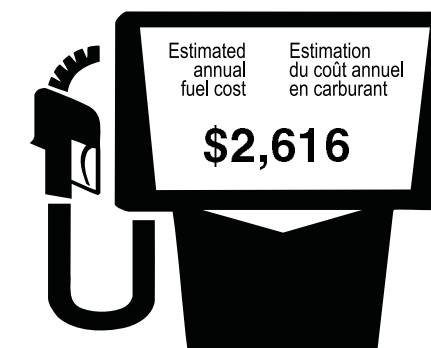

- ABS, 4-WHEEL
- A/C, DUAL ZONE ELECTRONIC
- CRUISE CONTROL
- EASY FUEL CAPLESS FILLER
- INTELLIGENT ACCESS
- MYKEY
- REMOTE KEYLESS ENTRY
- REVERSE CAMERA SYSTEM
- REVERSE SENSING SYSTEM
- WINDOWS, POWER

SAFETY/SECURITY

- ADVANCETRAC W/ ROLL STABILITY CONTROL
- AIRBAGS, FR/SIDE DRVR/PASS
- DRIVER KNEE AIRBAG
- LATCH CHILD RESTRAINT SYS
- PERSONAL SAFETY SYSTEM
- SAFETY CANOPY
- SECURILOCK ANTI-THEFT SYS
- SOS POST CRASH ALERT SYST

WARRANTY

- 3 YR/60,000 KM BASIC
- 5YEAR/100,000 KM POWERTRAIN
- ROADSIDE ASSISTANCE 24 HR

INCLUDED ON THIS VEHICLE	(MSRP)*	PRICE INFORMATION	(MSRP)*
EQUIPMENT GROUP 201A	800.00	BASE PRICE	$37,099.00
•SYNC VOICE ACTIVATED SYSTEMS		TOTAL OPTIONS/OTHER	4,400.00
•MYFORD TOUCH			
OPTIONAL EQUIPMENT/OTHER		TOTAL VEHICLE & OPTIONS/OTHER	41,499.00
2015 MODEL YEAR		DESTINATION & DELIVERY	1,690.00
FEDERAL EXCISE TAX	100.00		
CANADIAN TOURING PACKAGE	2,000.00		
.PANORAMIC ROOF			
.VOICE ACTIVATED NAVIGATION SY			
REMOTE START			
UTILITY PACKAGE	850.00		
POWER LIFTGATE			
UNIVERSAL GARAGE DOOR OPENER			
PERIMETER ALARM			
ENGINE BLOCK HEATER	NO CHARGE		
18" POLISHED ALUMINUM WHEELS	650.00		

"THIS VEH. NOT INTENDED FOR SALE OR REGISTRATION IN US" RETAIL PRICES EXCLUDE GST/HST

ENERGUIDE

Ask your dealer for the FUEL CONSUMPTION GUIDE or CALL 1-800-387-2000

2015 EDGE AWD 2.0 GTDI, 6 SPEED SELECT SHIFT/EDGE AWD 2015 2.0 GTDI, S VITESSES

2015 EDGE AWD 2.0 GTDI, 6 SPEED SE

CITY/VILLE

11.8 / 24
L/100 km mi/gal

HIGHWAY/ROUTE

8.4 / 34
L/100 km mi/gal

Canada

These estimates are based on the Government of Canada's approved criteria and testing methods. The actual fuel consumption of this vehicle may vary. Refer to the Fuel Consumption Guide.

Données obtenues selon les critères et méthodes d'essais approuvés par le Gouvernement du Canada. La consommation réelle de carburant de ce véhicule peut varier. Consultez le Guide de consommation de carburant.

Demandez le GUIDE DE CONSOMMATION DE CARBURANT à votre concessionnaire ou composez le 1-800-387-2000

**U.S. GOVERNMENT SAFETY RATINGS
COTES DE SÉCURITÉ DU GOUVERNEMENT AMÉRICAIN**

Overall Vehicle Score / Cote globale du véhicule	★★★★★
Frontal Crash / Collision frontale	★★★★★
Side Crash / Collision latérale	★★★★★
Rollover / Capotage	★★★★

Star ratings range from 1 to 5 stars (*****), with 5 being the highest. Les cotes varient de 1 à 5 étoiles (*****), 5 étant la cote la plus élevée.

Source: U.S. National Highway Traffic Safety Administration
For more information / Pour de plus amples renseignements
www.safercar.gov