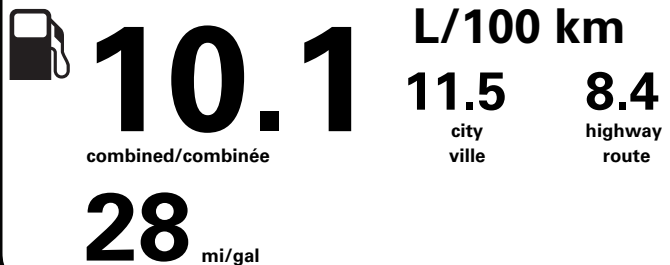

OPTIONAL EQUIPMENT/OTHER

- 2022 MODEL YEAR
- FEDERAL EXCISE TAX 100.00
- 245/50R20 A/S TIRES
- TITANIUM ELITE APP PACKAGE 1,500.00
- 20" POLISHED ALUMINUM WHEELS
- DOOR INSERTS
- REAR PAINTED BUMPER
- FRT/RR LOGO FLOORMAT
- INSTRUMENT PANEL APPLIQUES
- LOWER BODYSIDE MLDG-CHROME
- UPPER GRILLE-CHROME ACCENTS

PRICE INFORMATION

BASE PRICE	$45,219.00
TOTAL OPTIONS/OTHER	6,900.00
TOTAL VEHICLE & OPTIONS/OTHER	52,119.00
DESTINATION & DELIVERY	1,995.00

"THIS VEH. NOT INTENDED FOR SALE OR REGISTRATION IN US" RETAIL PRICES EXCLUDE GST/HST

TOTAL MSRP $54,114.00

* MANUFACTURER'S SUGGESTED RETAIL PRICE = MSRP
* NOTE: THIS PRICE HAS BEEN DEVELOPED AS A GUIDE. DEALERS MAY SELL FOR LESS AND ARE NOT UNDER ANY OBLIGATION TO ACCEPT THIS SUGGESTED RETAIL PRICE.

SOLD TO/VENDU A Maclin Ford Sales 135 Glendee Circle SE Calgary AB CAN T2H 2S8	B60 060	RAMP ONE/ TERMINAL UN RA68	DEALER NO./CONCESSIONNAIRE B60 060
SHIP TO (IF OTHER THAN SOLD TO) / EXPEDIER A (SI AUTRE QUE L'ACHETEUR)	RAMP TWO/ TERMINAL DEUX	FINAL ASSEMBLY PLANT/ USINE DE MONTAGE OAKVILLE	
SHIP THROUGH/EXPEDIER VIA	METHOD OF TRANSP / MODE DE TRANSPORT RAIL	ITEM #: B6-T500 O/T 2	NC281 N RE 2X 225 000061 03 28 22

Gasoline Vehicle
Véhicule à essence

Fuel Consumption / Consommation de carburant

Annual fuel **COST**
for an annual distance of 20,000 km, and an average fuel price of $1.00 per litre

$ 2 020

Coût annuel en carburant

pour une distance annuelle de 20 000 km, et un prix moyen du carburant de 1,00 $ par litre

Small SUVs range from /
Les petites VUS font entre

1.8 - 14.6 L_e/100 km

L_e is gasoline litre equivalent
L_e signifie litre équivalent d'essence

Carbon Dioxide Rating / Indice de dioxyde de carbone

Tailpipe emissions only / Émissions du tuyau d'échappement seulement

Smog Rating / Indice de Smog

Estimates are based on Government of Canada approved criteria and testing methods. Vehicle's actual fuel consumption will vary.

Estimations établies selon des méthodes d'essai et des critères approuvés par le gouvernement du Canada. La consommation de carburant réelle du véhicule variera.

For more information visit

vehicles.nrcan.gc.ca

Pour plus d'information visitez

vehicules.nrcan.gc.ca

U.S. GOVERNMENT SAFETY RATINGS
COTES DE SÉCURITÉ DU GOUVERNEMENT AMÉRICAIN

Overall Vehicle Score /
Cote globale du véhicule **★★★★★**

Frontal Crash / Collision frontale
Driver / Conducteur **★★★★★**
Passenger / Passager **★★★★★**

Side Crash / Collision latérale
Front seat / Siège avant **★★★★★**
Rear seat / Siège arrière **★★★★★**

Rollover / Capotage **★★★★**

Star ratings range from 1 to 5 stars (*****), with 5 being the highest.
Les cotes varient de 1 à 5 étoiles (*****), 5 étant la cote la plus élevée.

Source: U.S. National Highway Traffic Safety Administration
For more information / Pour de plus amples renseignements
www.safercar.gov

2FMPK4K9XNBA48201

FordPass Connect™

Download the FordPass™ app* and you can:

1. **Access Vehicle Control Features**
2. Remotely start, lock and unlock your vehicle.
   - Locate your vehicle and check approximate fuel range.
   - Receive vehicle health alerts.

1. **Activate 4G LTE Wi-Fi Hotspot**
2. New vehicles include a 3-month or 3GB data (whichever comes first) Wi-Fi trial.
   - Connect up to ten Wi-Fi-equipped devices.

The FordPass Connect™ modem is active and sending vehicle data (e.g., diagnostics) to Ford. See in-vehicle Settings for connectivity options.

Scan code not operational at this time

FOR PLANT USE ONLY

Insist on Ford Protect! The only extended service plan fully backed by Ford and honored at every Ford dealership in the US and Canada. See your Ford dealer for additional details, or visit www.ford.ca for more information.

Personalize your vehicle with Ford Custom Accessories. Genuine Ford Accessories are engineered for your vehicle and can be included under the Ford New Vehicle Limited Warranty. Certain conditions, limitations and exclusions apply. See your Dealer for details.