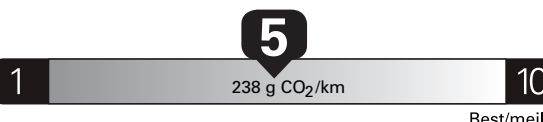

Annual fuel **COST**
for an annual distance of 20,000 km, and an average fuel price of $1.00 per litre

$ 2 020

Coût annuel en carburant

pour une distance annuelle de 20 000 km, et un prix moyen du carburant de 1,00 $ par litre

Small SUVs range from /
Les petites VUS font entre

1.8 - 14.6 L_e/100 km

L_e is gasoline litre equivalent
L_e signifie litre équivalent d'essence

Carbon Dioxide Rating / Indice de dioxyde de carbone

Tailpipe emissions only / Émissions du tuyau d'échappement seulement

Smog Rating / Indice de Smog