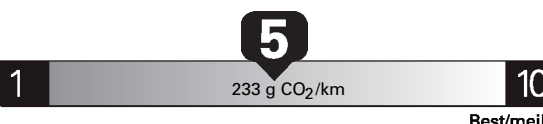

Annual fuel COST
for an annual distance of 20,000 km, and an average fuel price of $1.30 per litre

$ 2 600

Coût annuel en carburant

pour une distance annuelle de 20 000 km, et un prix moyen du carburant de 1,30 $ par litre

Small SUVs range from /
Les petites VUS font entre

3.1 - 13.2 L_e/100 km

L_e is gasoline litre equivalent
L_e signifie litre équivalent d'essence

Carbon Dioxide Rating / Indice de dioxyde de carbone

Tailpipe emissions only / Émissions du tuyau d'échappement seulement

Smog Rating / Indice de Smog