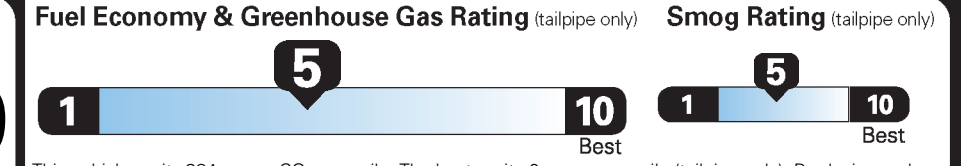

SAFETY/SECURITY

- ADVANCETRAC® WITH RSC®
- AIRBAG - DRIVER KNEE
- AIRBAGS - DUAL STAGE FRONT
- AIRBAG- GLOVEBOX PASS KNEE
- AIRBAGS - SAFETY CANOPY®
- AIRBAGS - SIDE IMPACT
- INDIV TIRE PRESS MONIT SYS
- LATCH CHILD SAFETY SYSTEM
- PERIMETER ALARM
- PERSONAL SAFETY SYSTEM™
- SOS POST-CRASH ALERT SYS™

WARRANTY

- 3YR/36,000 BUMPER / BUMPER
- 5YR/60,000 POWERTRAIN
- 5YR/60,000 ROADSIDE ASSIST

INCLUDED ON THIS VEHICLE

(MSRP)

EQUIPMENT GROUP 300A

OPTIONAL EQUIPMENT/OTHER

- .19" NICKEL PTND ALUM WHLS
- .245/55R19 A/S BSW TIRES
- HEATED STEERING WHEEL
- WINDSHIELD WIPER DE-ICER
- 50 STATE EMISSIONS
- FRONT LICENSE PLATE BRACKET

NO CHARGE
NO CHARGE

PRICE INFORMATION

BASE PRICE	$40,095.00
TOTAL OPTIONS/OTHER	
TOTAL VEHICLE & OPTIONS/OTHER	40,095.00
DESTINATION & DELIVERY	1,095.00

EPA DOT Fuel Economy and Environment

Gasoline Vehicle

Fuel Economy

23 MPG
combined city/hwy

21 city
28 highway

4.3 gallons per 100 miles

Small SUVs range from 18 to 120 MPG. The best vehicle rates 136 MPGe.

You spend
$1,250
more in fuel costs over 5 years compared to the average new vehicle.

Annual fuel cost
$1,750

This vehicle emits 384 grams CO₂ per mile. The best emits 0 grams per mile (tailpipe only). Producing and distributing fuel also create emissions; learn more at fueleconomy.gov.

Actual results will vary for many reasons, including driving conditions and how you drive and maintain your vehicle. The average new vehicle gets 27 MPG and costs $7,500 to fuel over 5 years. Cost estimates are based on 15,000 miles per year at $2.70 per gallon. MPGe is miles per gasoline gallon equivalent. Vehicle emissions are a significant cause of climate change and smog.

fueleconomy.gov

Calculate personalized estimates and compare vehicles

GOVERNMENT 5-STAR SAFETY RATINGS

Overall Vehicle Score ★★★★★
Based on the combined ratings of frontal, side and rollover. Should ONLY be compared to other vehicles of similar size and weight.

Frontal Crash ★★★★★
Driver Passenger

Based on the risk of injury in a frontal impact. Should ONLY be compared to other vehicles of similar size and weight.

Side Crash ★★★★★
Front seat Rear seat

Based on the risk of injury in a side impact.

Rollover ★★★★★
Based on the risk of rollover in a single-vehicle crash.

Star ratings range from 1 to 5 stars (★★★★★), with 5 being the highest.
Source: National Highway Traffic Safety Administration (NHTSA).
www.safercar.gov or 1-888-327-4236

2FMPK4K95LBA15619

WARNING: Operating, servicing and maintaining a passenger vehicle, pickup truck, van, or off-road vehicle can expose you to chemicals including engine exhaust, carbon monoxide, phthalates, and lead, which are known to the State of California to cause cancer and birth defects or other reproductive harm. To minimize exposure, avoid breathing exhaust, do not idle the engine except as necessary, service your vehicle in a well-ventilated area and wear gloves or wash your hands frequently when servicing your vehicle. For more information go to www.P65Warnings.ca.gov/passenger-vehicle.

FordPass Connect™

1. Download the FordPass™ app* and you can:
2. **Access Vehicle Control Features**
3. Remotely start, lock and unlock your vehicle.
   - Locate your vehicle and check approximate fuel range.
   - Receive vehicle health alerts.
4. **Activate 4G LTE Wi-Fi Hotspot**
5. New vehicles include a 3-month or 3GB data (whichever comes first) Wi-Fi trial.
   - Connect up to ten Wi-Fi-equipped devices.

The FordPass Connect™ modem is active and sending vehicle data (e.g., diagnostics) to Ford. See in-vehicle Settings for connectivity options.

Insist on Ford Protect! The only extended service plan fully backed by Ford and honored at every Ford dealership in the U.S., Canada and Mexico. See your Ford dealer or visit www.FordOwner.com.

SCAN OR TEXT 2FLBA15619 TO 48028

www.ford.com/help/privacy-terms/

RAMP ONE	CV60	CONVOY	TOTAL MSRP $41,190.00
RAMP TWO	ITEM #: 72-A46R O/T 9Z		

Whether you decide to lease or finance your vehicle, you'll find the choices that are right for you. See your dealer for details or visit www.ford.com/finance.