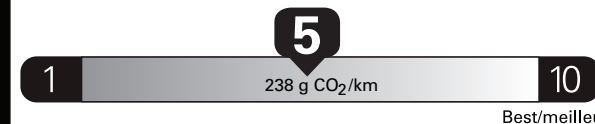

Annual fuel **COST**
for an annual distance of 20,000 km, and an average fuel price of $1.45 per litre

$ 2 929

Coût annuel en carburant

pour une distance annuelle de 20 000 km, et un prix moyen du carburant de 1,45 $ par litre

Small SUVs range from /
Les petits VUS font entre

1.9 - 16.5 L_e/100 km

L_e is gasoline litre equivalent
L_e signifie litre équivalent d'essence

Carbon Dioxide Rating / Indice de dioxyde de carbone

Tailpipe emissions only / Émissions du tuyau d'échappement seulement

Smog Rating / Indice de Smog