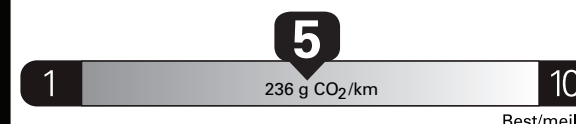

Annual fuel **COST**
for an annual distance of 20,000 km, and an average fuel price of $1.45 per litre

$ 2 900

Coût annuel en carburant

pour une distance annuelle de 20 000 km, et un prix moyen du carburant de 1,45 $ par litre

Small SUVs range from /
Les petits VUS font entre

1.9 - 16.5 L_e/100 km

L_e is gasoline litre equivalent
L_e signifie litre équivalent d'essence

Carbon Dioxide Rating / Indice de dioxyde de carbone

Tailpipe emissions only / Émissions du tuyau d'échappement seulement

Smog Rating / Indice de Smog