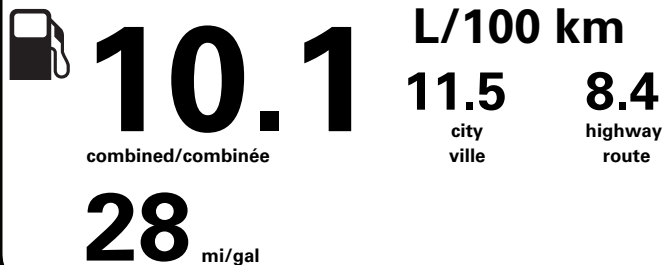

ENERGUIDE

**Gasoline Vehicle
Véhicule à essence**

Fuel Consumption / Consommation de carburant

Annual fuel **COST**
for an annual distance of 20,000 km, and an average fuel price of $1.00 per litre

$ 2 020

Coût annuel en carburant

pour une distance annuelle de 20 000 km, et un prix moyen du carburant de 1,00 $ par litre

Small SUVs range from /
Les petites VUS font entre

1.8 - 14.6 L_e/100 km

L_e is gasoline litre equivalent
L_e signifie litre équivalent d'essence

Carbon Dioxide Rating / Indice de dioxyde de carbone

Smog Rating / Indice de Smog

Tailpipe emissions only / Émissions du tuyau d'échappement seulement

Estimates are based on Government of Canada approved criteria and testing methods. Vehicle's actual fuel consumption will vary.

Estimations établies selon des méthodes d'essai et des critères approuvés par le gouvernement du Canada. La consommation de carburant réelle du véhicule variera.

For more information visit

vehicles.nrcan.gc.ca

Pour plus d'information visitez

vehicules.nrcan.gc.ca

**U.S. GOVERNMENT SAFETY RATINGS
COTES DE SÉCURITÉ DU GOUVERNEMENT AMÉRICAIN**

Overall Vehicle Score / Cote globale du véhicule	★★★★★
Frontal Crash / Collision frontale	★★★★★
Side Crash / Collision latérale	★★★★★
Rollover / Capotage	★★★★

Star ratings range from 1 to 5 stars (*****), with 5 being the highest.
Les cotes varient de 1 à 5 étoiles (*****), 5 étant la cote la plus élevée.

Source: U.S. National Highway Traffic Safety Administration
For more information / Pour de plus amples renseignements
www.safercar.gov

2FMPK4J99NBA67033

FordPass Connect™

Download the FordPass™ app* and you can:

1. **Access Vehicle Control Features**
2. Remotely start, lock and unlock your vehicle.
   - Locate your vehicle and check approximate fuel range.
   - Receive vehicle health alerts.

1. **Activate 4G LTE Wi-Fi Hotspot**
2. New vehicles include a 3-month or 3GB data (whichever comes first) Wi-Fi trial.
   - Connect up to ten Wi-Fi-equipped devices.

The FordPass Connect™ modem is active and sending vehicle data (e.g., diagnostics) to Ford. See in-vehicle Settings for connectivity options.

Scan code not operational at this time

FOR PLANT USE ONLY

FORD PROTECT
Insist on Ford Protect! The only extended service plan fully backed by Ford and honored at every Ford dealership in the US and Canada. See your Ford dealer for additional details, or visit www.ford.ca for more information.

Personalize your vehicle with Ford Custom Accessories. Genuine Ford Accessories are engineered for your vehicle and can be included under the Ford New Vehicle Limited Warranty. Certain conditions, limitations and exclusions apply. See your Dealer for details.