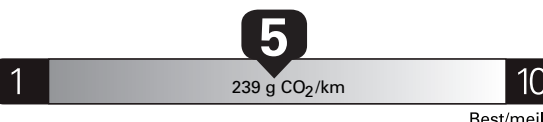

Annual fuel **COST**
for an annual distance of 20,000 km, and an average fuel price of $1.25 per litre

$ 2 550

Coût annuel en carburant

pour une distance annuelle de 20 000 km, et un prix moyen du carburant de 1,25 $ par litre

Small SUVs range from /
Les petits VUS font entre

1.9 - 14.3 L_e/100 km

L_e is gasoline litre equivalent
L_e signifie litre équivalent d'essence

Carbon Dioxide Rating / Indice de dioxyde de carbone

Tailpipe emissions only / Émissions du tuyau d'échappement seulement

Smog Rating / Indice de Smog