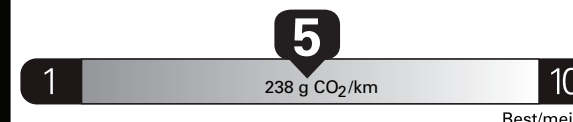

Annual fuel **COST**
for an annual distance of 20,000 km, and an average fuel price of $1.45 per litre

$ 2 929

Coût annuel en carburant

pour une distance annuelle de 20 000 km, et un prix moyen du carburant de 1,45 $ par litre

Small SUVs range from /
Les petits VUS font entre

1.9 - 16.5 L_e/100 km

L_e is gasoline litre equivalent
L_e signifie litre équivalent d'essence

Carbon Dioxide Rating / Indice de dioxyde de carbone

Tailpipe emissions only / Émissions du tuyau d'échappement seulement

Smog Rating / Indice de Smog