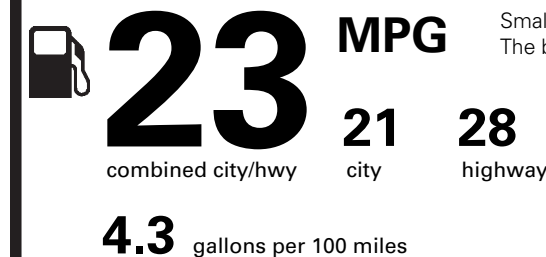

NO CHARGE
NO CHARGE

PRICE INFORMATION

BASE PRICE	\$36,350.00
TOTAL OPTIONS/OTHER	
TOTAL VEHICLE & OPTIONS/OTHER	36,350.00
DESTINATION & DELIVERY	1,095.00

EPA DOT Fuel Economy and Environment

Gasoline Vehicle

Fuel Economy

Small SUVs range from 16 to 120 MPG. The best vehicle rates 136 MPGe.

You spend **\$1,250**

more in fuel costs over 5 years compared to the average new vehicle.

Annual fuel cost

\$1,750

Fuel Economy & Greenhouse Gas Rating (tailpipe only) Smog Rating (tailpipe only)