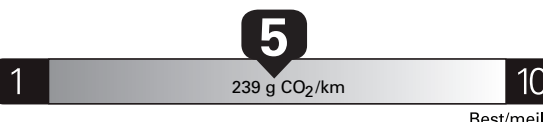

Annual fuel **COST**
for an annual distance of 20,000 km, and an average fuel price of $1.00 per litre

$ 2 040

Coût annuel en carburant

pour une distance annuelle de 20 000 km, et un prix moyen du carburant de 1,00 $ par litre

Small SUVs range from /
Les petites VUS font entre

1.8 - 14.6 L_e/100 km

L_e is gasoline litre equivalent
L_e signifie litre équivalent d'essence

Carbon Dioxide Rating / Indice de dioxyde de carbone

Tailpipe emissions only / Émissions du tuyau d'échappement seulement

Smog Rating / Indice de Smog