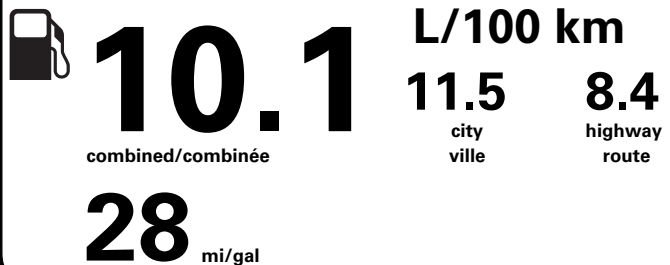

INCLUDED ON THIS VEHICLE

(MSRP)*

EQUIPMENT GROUP 250A

OPTIONAL EQUIPMENT/OTHER

2022 MODEL YEAR	
FEDERAL EXCISE TAX	100.00
FORD CO-PILOT360 ASSIST+	1,250.00
.ADAPT CRUISE W/S&G & LANE CTR	
.EVASIVE STEERING ASSIST	
.CNCTD BUILT-IN NAV(3-YR INCL)	
COLD WEATHER PACKAGE	500.00
.FLOOR LINERS, FRONT AND REAR	
.HEATED STEERING WHEEL	
PANORAMIC ROOF	1,850.00
FRONT LICENSE PLATE BRACKET	NO CHARGE

PRICE INFORMATION

BASE PRICE	$46,339.00
TOTAL OPTIONS/OTHER	3,700.00
TOTAL VEHICLE & OPTIONS/OTHER	50,039.00
DESTINATION & DELIVERY	2,095.00

"THIS VEH. NOT INTENDED FOR SALE OR REGISTRATION IN US" RETAIL PRICES EXCLUDE GST/HST

TOTAL MSRP $52,134.00

* MANUFACTURER'S SUGGESTED RETAIL PRICE = MSRP
* NOTE: THIS PRICE HAS BEEN DEVELOPED AS A GUIDE. DEALERS MAY SELL FOR LESS AND ARE NOT UNDER ANY OBLIGATION TO ACCEPT THIS SUGGESTED RETAIL PRICE.

SOLD TO/VENDU A Joe Meloche Ford Sales Ltd. 55 Sandwich Street North Amherstburg ON CAN N9V 2T8	B80 022	RAMP ONE/ TERMINAL UN CA60	DEALER NO./CONCESSIONNAIRE B80 022
SHIP TO (IF OTHER THAN SOLD TO) / EXPEDIER A (SI AUTRE QUE L'ACHETEUR)		RAMP TWO/ TERMINAL DEUX	FINAL ASSEMBLY PLANT/ USINE DE MONTAGE OAKVILLE
SHIP THROUGH/EXPEDIER VIA		METHOD OF TRANSP / MODE DE TRANSPORT CONVOY	ITEM #: B8-E027 O/T 2 NF241 N RE 2X 235 000056 06 24 22

ENERGUIDE

**Gasoline Vehicle
Véhicule à essence**

Fuel Consumption / Consommation de carburant

Annual fuel **COST**
for an annual distance of 20,000 km, and an average fuel price of $1.00 per litre

$ 2 020

Coût annuel en carburant

pour une distance annuelle de 20 000 km, et un prix moyen du carburant de 1,00 $ par litre

Small SUVs range from /
Les petites VUS font entre

1.8 - 14.6 L_e/100 km

L_e is gasoline litre equivalent
L_e signifie litre équivalent d'essence

Carbon Dioxide Rating / Indice de dioxyde de carbone

Tailpipe emissions only / Émissions du tuyau d'échappement seulement

Smog Rating / Indice de Smog

Estimates are based on Government of Canada approved criteria and testing methods. Vehicle's actual fuel consumption will vary.

Estimations établies selon des méthodes d'essai et des critères approuvés par le gouvernement du Canada. La consommation de carburant réelle du véhicule variera.

For more information visit

vehicles.nrcan.gc.ca

Pour plus d'information visitez

vehicules.nrcan.gc.ca

**U.S. GOVERNMENT SAFETY RATINGS
COTES DE SÉCURITÉ DU GOUVERNEMENT AMÉRICAIN**

Overall Vehicle Score / Cote globale du véhicule	★★★★★
Frontal Crash / Collision frontale	★★★★★
Driver / Conducteur	★★★★★
Passenger / Passager	★★★★★
Side Crash / Collision latérale	★★★★★
Front seat / Siège avant	★★★★★
Rear seat / Siège arrière	★★★★★
Rollover / Capotage	★★★★

Star ratings range from 1 to 5 stars (*****), with 5 being the highest.
Les cotes varient de 1 à 5 étoiles (*****), 5 étant la cote la plus élevée.

Source: U.S. National Highway Traffic Safety Administration
For more information / Pour de plus amples renseignements
www.safercar.gov

2FMPK4J93NBA70591

FordPass Connect™

Download the FordPass™ app* and you can:

1. **Access Vehicle Control Features**
2. Remotely start, lock and unlock your vehicle.
   - Locate your vehicle and check approximate fuel range.
   - Receive vehicle health alerts.

1. **Activate 4G LTE Wi-Fi Hotspot**
2. New vehicles include a 3-month or 3GB data (whichever comes first) Wi-Fi trial.
   - Connect up to ten Wi-Fi-equipped devices.

The FordPass Connect™ modem is active and sending vehicle data (e.g., diagnostics) to Ford. See in-vehicle Settings for connectivity options.

Scan code not operational at this time

FOR PLANT USE ONLY

Insist on Ford Protect! The only extended service plan fully backed by Ford and honored at every Ford dealership in the US and Canada. See your Ford dealer for additional details, or visit www.ford.ca for more information.

Personalize your vehicle with Ford Custom Accessories. Genuine Ford Accessories are engineered for your vehicle and can be included under the Ford New Vehicle Limited Warranty. Certain conditions, limitations and exclusions apply. See your Dealer for details.