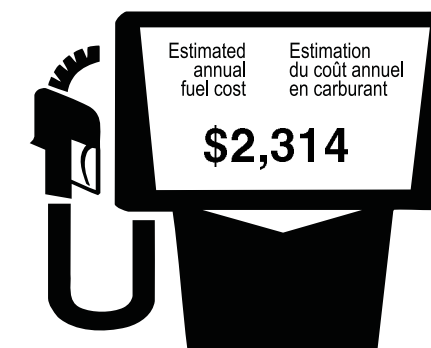

PRICE INFORMATION

BASE PRICE	$32,499.00
TOTAL OPTIONS	7,228.00
TOTAL VEHICLE & OPTIONS	39,727.00
DESTINATION & DELIVERY	1,550.00

"THIS VEH. NOT INTENDED FOR SALE OR REGISTRATION IN US" RETAIL PRICES EXCLUDE GST/HST

SOLD TO/VENDU A	B10 444	RAMP ONE/ TERMINAL UN	DEALER NO./CONCESSIONNAIRE	TOTAL MSRP $41,277.00
Yonge-Steeles Ford Lincoln Sal 7120 Yonge Street Thornhill ON CAN L4J 1V8		CU5P	B10 444	
SHIP TO (IF OTHER THAN SOLD TO) / EXPEDIER A (SI AUTRE QUE L'ACHETEUR)		RAMP TWO/ TERMINAL DEUX	FINAL ASSEMBLY PLANT/ USINE DE MONTAGE	* MANUFACTURER'S SUGGESTED RETAIL PRICE = MSRP * NOTE: THIS PRICE HAS BEEN DEVELOPED AS A GUIDE. DEALERS MAY SELL FOR LESS AND ARE NOT UNDER ANY OBLIGATION TO ACCEPT THIS SUGGESTED RETAIL PRICE.
		RA7M	FLAT ROCK	
SHIP THROUGH/EXPEDIER VIA		METHOD OF TRANSP./ MODE DE TRANSPORT	ITEM #: B1-L719 O/T 2	
FORD VPC 22400 VREELAND ROAD WOODHAVEN MI		RAIL	DE011 N REC2X 425 000998 05 01 13	

ENERGUIDE

Ask your dealer for the FUEL CONSUMPTION GUIDE or CALL 1-800-387-2000

2014 MUSTANG CONVERTIBLE, 3.7L ENGINE, 6-SPEED SELECT SHIFT TRANSMISSION

CITY/VILLE

10.8 / 26
L/100 km mi/gal

HIGHWAY/ROUTE

6.7 / 42
L/100 km mi/gal

Canada

These estimates are based on the Government of Canada's approved criteria and testing methods. The actual fuel consumption of this vehicle may vary. Refer to the Fuel Consumption Guide.

Données obtenues selon les critères et méthodes d'essais approuvés par le Gouvernement du Canada. La consommation réelle de carburant de ce véhicule peut varier. Consultez le Guide de consommation de carburant.

Demandez le GUIDE DE CONSOMMATION DE CARBURANT à votre concessionnaire ou composez le 1-800-387-2000

**U.S. GOVERNMENT SAFETY RATINGS
COTES DE SÉCURITÉ DU GOUVERNEMENT AMÉRICAIN**

Overall Vehicle Score / Cote globale du véhicule Not Rated / Non coté

Frontal Crash / Collision frontale Driver / Conducteur Not Rated / Non coté
Passenger / Passager Not Rated / Non coté

Side Crash / Collision latérale Front seat / Siège avant Not Rated / Non coté
Rear seat / Siège arrière Not Rated / Non coté

Rollover / Capotage ★ ★ ★ ★ ★

Star ratings range from 1 to 5 stars (★★★★★), with 5 being the highest. Les cotes varient de 1 à 5 étoiles (★★★★★), 5 étant la cote la plus élevée.

Source: U.S. National Highway Traffic Safety Administration
For more information / Pour de plus amples renseignements
www.safercar.gov

1ZVBP8EM3E5234512