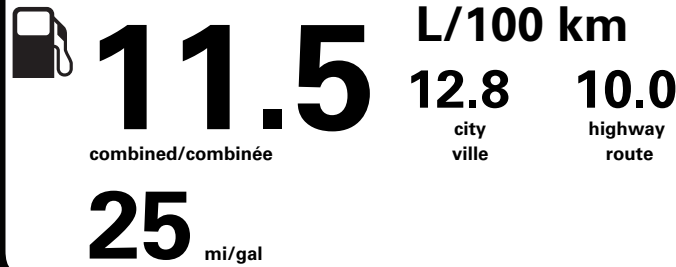

SAFETY/SECURITY

- ADVANCED SECURITY PACK
- AIR BAGS, SIDE
- AIRBAGS, DRIVER & PASS
- ROLL STABILITY CONTROL
- SAFETY BELTS, ADJUSTABLE
- SOS POST CRASH ALERT SYST
- STOP LAMP, HIGH MOUNT CTR
- TIRE PRESSURE MONITOR SYS

WARRANTY

- 3 YR/60,000 KM BASIC
- 5YEAR/100,000 KM POWERTRAIN
- ROADSIDE ASSISTANCE 24 HRS

INCLUDED ON THIS VEHICLE

EQUIPMENT GROUP 502A

- LARIAT SERIES
- CNCTD BUILT-IN NAV(3-YR INCL)

OPTIONAL EQUIPMENT/OTHER

- 2021 MODEL YEAR
- FEDERAL EXCISE TAX 100.00
- RAPID RED MET TINTED CC 450.00
- .FORD CO-PILOT360 ASSIST 2.0 1,000.00
- 3.55 ELECTRONIC LOCK RR AXLE NO CHARGE
- 6600# GVWR PACKAGE NO CHARGE
- 50 STATE EMISSIONS NO CHARGE
- TRAILER TOW PACKAGE NO CHARGE
- FX4 OFF ROAD PACKAGE 950.00
- .SKID PLATES NO CHARGE
- 20" 6-SPOKE DARK ALLOY WHEEL NO CHARGE
- 136 LITRE/ 36 GALLON FUEL TANK NO CHARGE
- LARIAT SPORT PACKAGE NO CHARGE
- LEATHER BUCKET SEATS W/CONSOLE NO CHARGE

(MSRP)*

4,245.00

100.00

450.00

1,000.00

NO CHARGE

NO CHARGE

NO CHARGE

950.00

NO CHARGE

NO CHARGE

NO CHARGE

NO CHARGE

PRICE INFORMATION

BASE PRICE $62,495.00
TOTAL OPTIONS/OTHER 6,745.00

TOTAL VEHICLE & OPTIONS/OTHER 69,240.00
DESTINATION & DELIVERY 1,995.00

TOTAL BEFORE REDUCTIONS 71,235.00
OFF ROAD DISCOUNT - 550.0

TOTAL REDUCTIONS - 550.0

(MSRP)*

Gasoline Vehicle
Véhicule à essence

Fuel Consumption / Consommation de carburant

Annual fuel COST
for an annual distance of 20,000 km, and an average fuel price of $1.25 per litre

$ 2 875

Coût annuel en carburant

pour une distance annuelle de 20 000 km, et un prix moyen du carburant de 1,25 $ par litre

Standard pickup trucks range from /
Les camionnettes ordinaires font entre
8.9 - 16.3 L_e/100 km

L_e is gasoline litre equivalent
L_e signifie litre équivalent d'essence

Carbon Dioxide Rating / Indice de dioxyde de carbone

Tailpipe emissions only / Émissions du tuyau d'échappement seulement

Smog Rating / Indice de Smog

Estimates are based on Government of Canada approved criteria and testing methods. Vehicle's actual fuel consumption will vary.

Estimations établies selon des méthodes d'essai et des critères approuvés par le gouvernement du Canada. La consommation de carburant réelle du véhicule variera.

For more information visit

vehicles.nrcan.gc.ca

Pour plus d'information visitez

vehicules.nrcan.gc.ca

U.S. GOVERNMENT SAFETY RATINGS
COTES DE SÉCURITÉ DU GOUVERNEMENT AMÉRICAIN

Overall Vehicle Score /
Cote globale du véhicule **Not Rated / Non coté**

Frontal Crash / Collision frontale
Driver / Conducteur **Not Rated / Non coté**
Passenger / Passager **Not Rated / Non coté**

Side Crash / Collision latérale
Front seat / Siège avant **Not Rated / Non coté**
Rear seat / Siège arrière **Not Rated / Non coté**

Rollover / Capotage **Not Rated / Non coté**

Star ratings range from 1 to 5 stars (*****), with 5 being the highest.
Les cotes varient de 1 à 5 étoiles (*****), 5 étant la cote la plus élevée.

Source: U.S. National Highway Traffic Safety Administration
For more information / Pour de plus amples renseignements
www.safercar.gov

FordPass Connect™

Download the FordPass™ app* and you can:

Access Vehicle Control Features

- Remotely start, lock and unlock your vehicle.
- Locate your vehicle and check approximate fuel range.
- Receive vehicle health alerts.

Activate 4G LTE Wi-Fi Hotspot

- New vehicles include a 3-month or 3GB data (whichever comes first) Wi-Fi trial.
- Connect up to ten Wi-Fi-equipped devices.

The FordPass Connect™ modem is active and sending vehicle data (e.g., diagnostics) to Ford. See in-vehicle Settings for connectivity options.

Scan code not operational at this time

FOR PLANT USE ONLY

RAMP ONE/
TERMINAL UN

CM6B

RAMP TWO/
TERMINAL DEUX

FINAL ASSEMBLY PLANT/
USINE DE MONTAGE

KANSAS CITY

TOTAL MSRP $70,685.00

* MANUFACTURER'S SUGGESTED RETAIL PRICE = MSRP

* NOTE: THIS PRICE HAS BEEN DEVELOPED AS A GUIDE. DEALERS MAY SELL FOR LESS AND ARE NOT UNDER ANY OBLIGATION TO ACCEPT THIS SUGGESTED RETAIL PRICE.

METHOD OF TRANSP /
MODE DE TRANSPORT

CONVOY

ITEM #: B1-2011 O/T 1

SPECIAL ORDER

MH172 N RE 2X 135 000339 08 17 21

Insist on Ford Protect! The only extended service plan fully backed by Ford and honored at every Ford dealership in the US and Canada. See your Ford dealer for additional details, or visit www.ford.ca for more information.