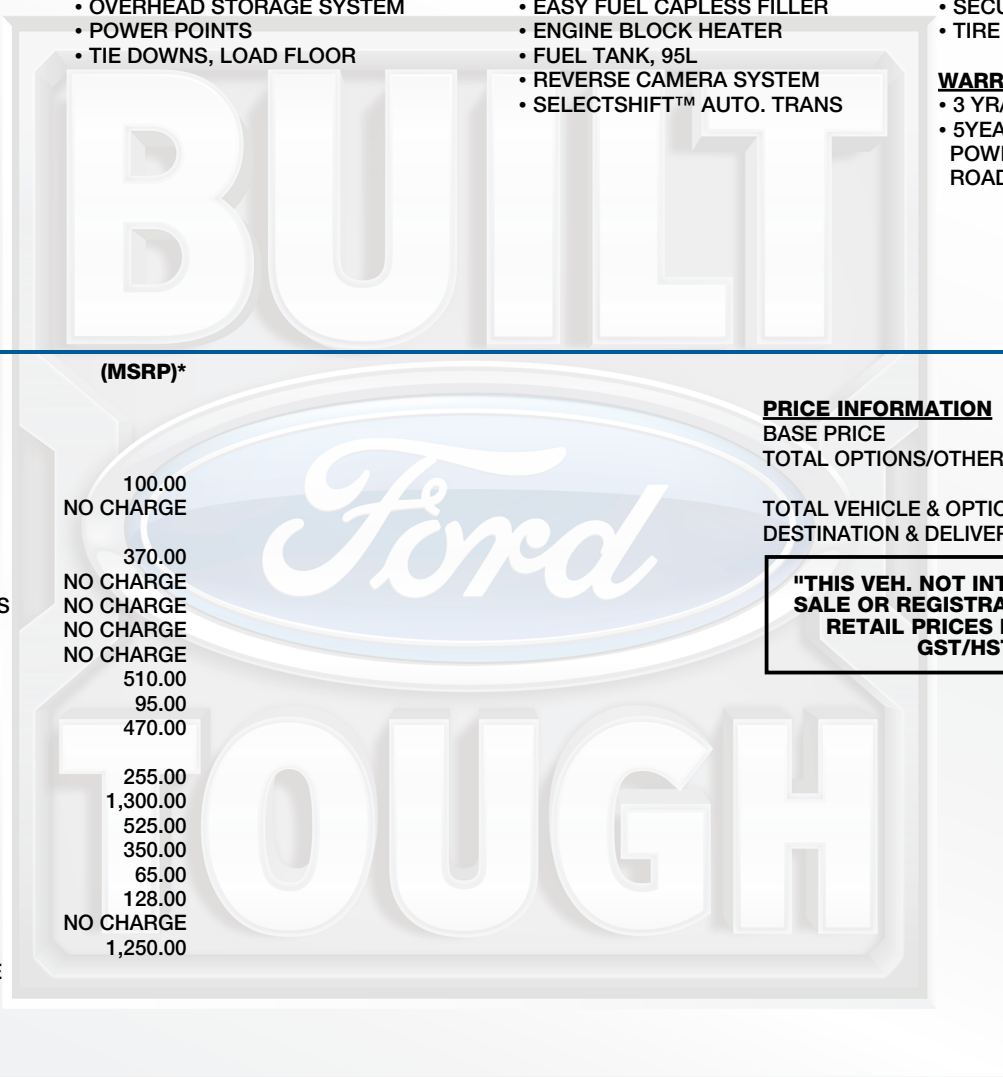

VEHICLE DESCRIPTION

TRANSIT

2019 250 MR CARGO VAN
148" WHEELBASE
3.7L TIVCT V6 ENGINE
6-SPD AUTO SELECTSHIFT TR

KK A73196

EXTERIOR
MAGNETIC METALLIC
INTERIOR
CHARCOAL CLOTH

STANDARD EQUIPMENT

STANDARD EQUIPMENT INCLUDED AT NO EXTRA CHARGE IN THE BASE PRICE BELOW

EXTERIOR

- BUMPERS, BLACK FRONT/REAR
- DAYTIME RUNNING LIGHTS
- GRILLE, BLACK BAR STYLE
- MOULDING, BODY SIDE
- WIPERS, VARIABLE INTERVAL

INTERIOR

- AM/FM STEREO W/CLOCK
- LAMPS, DOME/REAR CARGO
- OVERHEAD STORAGE SYSTEM
- POWER POINTS
- TIE DOWNS, LOAD FLOOR

FUNCTIONAL

- A/C, MANUAL
- ABS, POWER 4-WHEEL DISC
- EASY FUEL CAPLESS FILLER
- ENGINE BLOCK HEATER
- FUEL TANK, 95L
- REVERSE CAMERA SYSTEM
- SELECTSHIFT™ AUTO. TRANS

SAFETY/SECURITY

- ADVANCETRAC W/ ROLL STABILITY CONTROL
- SECURILOCK ANTI-THEFT SYS
- TIRE PRESSURE MONITOR SYS

WARRANTY

- 3 YR/60,000 KM BASIC
- 5YEAR/100,000 KM POWERTRAIN
- ROADSIDE ASSISTANCE 24 HRS

INCLUDED ON THIS VEHICLE

(MSRP)*

OPTIONAL EQUIPMENT/OTHER

- 2019 MODEL YEAR
- FEDERAL EXCISE TAX
- MAGNETIC METALLIC
- PREFERRED EQUIPMENT PKG.101A
- 3.73 LIMITED SLIP AXLE X7L
- 9000# GVWR PACKAGE
- CHARCOAL CLOTH 2WAY SD ARBAGS
- LANE DEPARTURE WARNING
- 50 STATE EMISSIONS
- REVERSE PARK AID
- KEYLESS ENTRY PAD
- HD TRAILER TOW PACKAGE
- .TRAILER WIRING PROVISIONS
- MIRRORS, SHORT POWER/HEAT
- SYNC 3 WITH NAVIGATION
- STYLED ALUMINUM WHEEL
- REMOTE START
- KEYS 2 ADDITIONAL
- POWER INVERTER
- SPK FRT WOOF/TWEET + 3RD ROW
- INTERIOR UP PKG VAN
- .FLOOR COVERING VINYL COMPLETE
- .CRUISE CONTROL
- .DUAL ILLUM SUNVISORS

- 100.00
- NO CHARGE
- 370.00
- NO CHARGE
- NO CHARGE
- NO CHARGE
- 510.00
- 95.00
- 470.00
- 255.00
- 1,300.00
- 525.00
- 350.00
- 65.00
- 128.00
- NO CHARGE
- 1,250.00

PRICE INFORMATION

BASE PRICE	$41,669.00
TOTAL OPTIONS/OTHER	5,418.00
TOTAL VEHICLE & OPTIONS/OTHER	47,087.00
DESTINATION & DELIVERY	1,900.00

"THIS VEH. NOT INTENDED FOR SALE OR REGISTRATION IN US" RETAIL PRICES EXCLUDE GST/HST

(MSRP)*

ENERGUIDE

Ask your dealer for the FUEL CONSUMPTION GUIDE or CALL 1-800-387-2000

L/100km NOT APPLICABLE / L/100km NON APPLICABLE

Canada

Demandez le GUIDE DE CONSOMMATION DE CARBURANT à votre concessionnaire ou composez le 1-800-387-2000

**U.S. GOVERNMENT SAFETY RATINGS
COTES DE SÉCURITÉ DU GOUVERNEMENT AMÉRICAIN**

Overall Vehicle Score / Cote globale du véhicule	Not Rated / Non coté
Frontal Crash Collision frontale	Driver / Conducteur Passenger / Passager Not Rated / Non coté Not Rated / Non coté
Side Crash Collision latérale	Front seat / Siège avant Rear seat / Siège arrière Not Rated / Non coté Not Rated / Non coté
Rollover / Capotage	Not Rated / Non coté

Star ratings range from 1 to 5 stars (★★★★★), with 5 being the highest. Les cotes varient de 1 à 5 étoiles (★★★★★), 5 étant la cote la plus élevée.

Source: U.S. National Highway Traffic Safety Administration
For more information / Pour de plus amples renseignements
www.safercar.gov