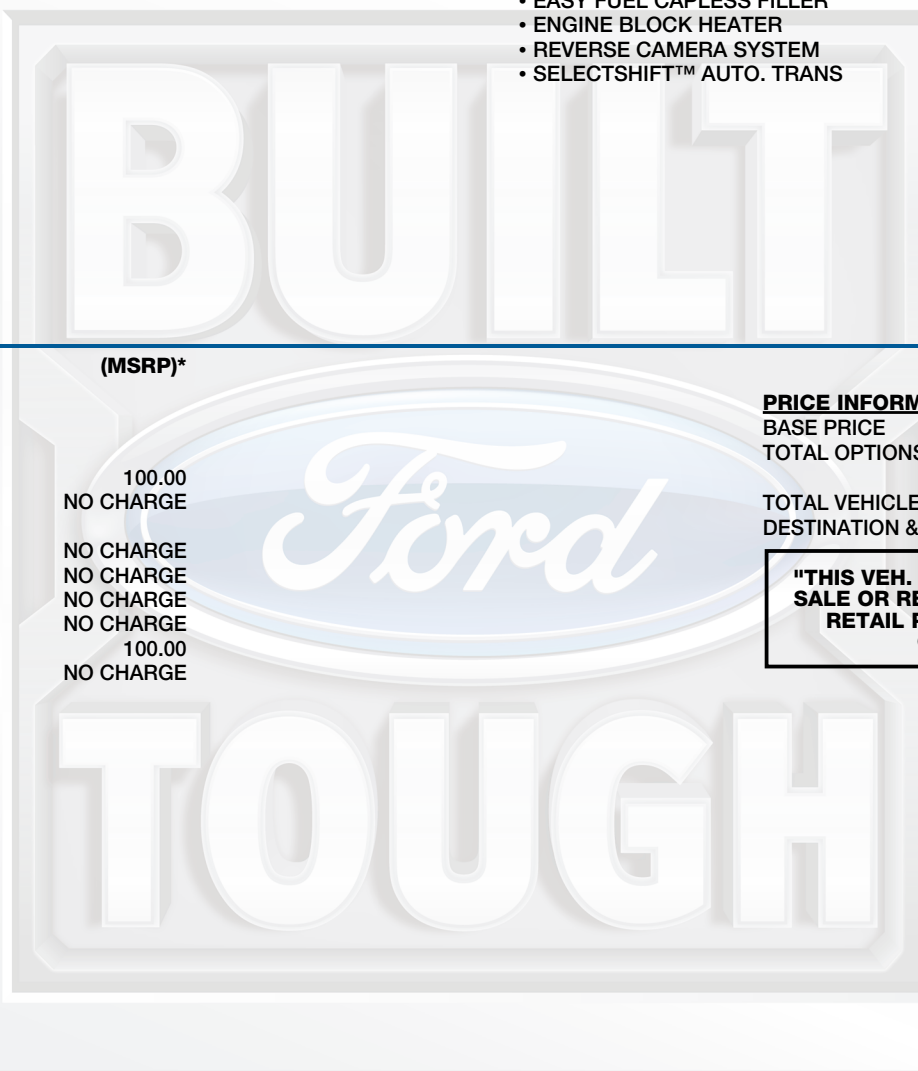

ford.ca

VEHICLE DESCRIPTION

TRANSIT

2024 150 LR CARGO RWD
148" WHEELBASE
3.5L PFDI V6
10-SPEED TRANSMISSION

RK B68762

EXTERIOR
OXFORD WHITE
INTERIOR
EBONY CLOTH

STANDARD EQUIPMENT

STANDARD EQUIPMENT INCLUDED AT NO EXTRA CHARGE IN THE BASE PRICE BELOW

EXTERIOR

- DAYTIME RUNNING LIGHTS
- WIPERS, VARIABLE INTERVAL

INTERIOR

- LAMPS, DOME/REAR CARGO
- POWER POINTS

FUNCTIONAL

- A/C, MANUAL FRONT
- ABS, POWER 4-WHEEL DISC
- EASY FUEL CAPLESS FILLER
- ENGINE BLOCK HEATER
- REVERSE CAMERA SYSTEM
- SELECTSHIFT™ AUTO. TRANS

SAFETY/SECURITY

- ADVANCETRAC™/ROLL STABILITY CONTROL
- SECURILOCK ANTI-THEFT SYS
- TIRE PRESSURE MONITOR SYS

WARRANTY

- 3 YR/60,000 KM BASIC
- 5YEAR/100,000 KM POWERTRAIN
- ROADSIDE ASSISTANCE 24 HRS

INCLUDED ON THIS VEHICLE

(MSRP)*

OPTIONAL EQUIPMENT/OTHER

- 2024 MODEL YEAR
- FEDERAL EXCISE TAX
- OXFORD WHITE
- PREFERRED EQUIPMENT PKG.101A
- 3.73 NON-LIMITED SLIP AXLE
- 8800# GVWR PACKAGE
- 2WAY D/P NO ARM REST EB CLTH
- 50 STATE EMISSIONS
- 2 ADDITIONAL KEYS
- E-85 FLEX FUEL CAPABLE

- 100.00
- NO CHARGE
- NO CHARGE
- NO CHARGE
- NO CHARGE
- NO CHARGE
- 100.00
- NO CHARGE

PRICE INFORMATION

BASE PRICE	$58,695.00
TOTAL OPTIONS/OTHER	200.00
TOTAL VEHICLE & OPTIONS/OTHER	58,895.00
DESTINATION & DELIVERY	2,995.00

(MSRP)*

"THIS VEH. NOT INTENDED FOR SALE OR REGISTRATION IN US" RETAIL PRICES EXCLUDE GST/HST

Ask your dealer for the FUEL CONSUMPTION GUIDE or CALL 1-800-387-2000

L/100km NOT APPLICABLE / L/100km NON APPLICABLE

Canada

Demandez le GUIDE DE CONSOMMATION DE CARBURANT à votre concessionnaire ou composez le 1-800-387-2000

**U.S. GOVERNMENT SAFETY RATINGS
COTES DE SÉCURITÉ DU GOUVERNEMENT AMÉRICAIN**

Overall Vehicle Score / Cote globale du véhicule	Not Rated / Non coté	
Frontal Crash / Collision frontale	Driver / Conducteur Passenger / Passager	★★★★
Side Crash / Collision latérale	Front seat / Siège avant Rear seat / Siège arrière	Not Rated / Non coté Not Rated / Non coté
Rollover / Capotage	Not Rated / Non coté	

Star ratings range from 1 to 5 stars (*****), with 5 being the highest. Les cotes varient de 1 à 5 étoiles (*****), 5 étant la cote la plus élevée.

Source: U.S. National Highway Traffic Safety Administration
For more information / Pour de plus amples renseignements
www.safercar.gov

FordPass Connect™

1. Download the FordPass™ app* and you can:
2. **Access Vehicle Control Features**
     - Remotely start, lock and unlock your vehicle.
     - Locate your vehicle and check approximate fuel range.
     - Receive vehicle health alerts.
   - **Activate 4G LTE Wi-Fi Hotspot**
     - New vehicles include a 3-month or 3GB data (whichever comes first) Wi-Fi trial.
     - Connect up to ten Wi-Fi-equipped devices.

Ask your sales consultant for more details.

Scan code not operational at this time

FOR PLANT USE ONLY

SOLD TO/VENDU A Yorkdale Ford Lincoln Sales Li 3130 Dufferin Street North York ON CAN M6A 2S6	A10 078	RAMP ONE/TERMINAL UN CM6B	DEALER NO./CONCESSIONNAIRE A10 078
SHIP TO (IF OTHER THAN SOLD TO) / EXPEDIER A (SI AUTRE QUE L'ACHETEUR)	RAMP TWO/TERMINAL DEUX	FINAL ASSEMBLY PLANT/USINE DE MONTAGE KANSAS CITY	TOTAL MSRP $61,890.00 * MANUFACTURER'S SUGGESTED RETAIL PRICE = MSRP * NOTE: THIS PRICE HAS BEEN DEVELOPED AS A GUIDE. DEALERS MAY SELL FOR LESS AND ARE NOT UNDER ANY OBLIGATION TO ACCEPT THIS SUGGESTED RETAIL PRICE.
SHIP THROUGH/EXPEDIER VIA	METHOD OF TRANSP./MODE DE TRANSPORT CONVOY	ITEM #: A1-1113 O/T 1	

TOTAL MSRP $61,890.00

* MANUFACTURER'S SUGGESTED RETAIL PRICE = MSRP

* NOTE: THIS PRICE HAS BEEN DEVELOPED AS A GUIDE. DEALERS MAY SELL FOR LESS AND ARE NOT UNDER ANY OBLIGATION TO ACCEPT THIS SUGGESTED RETAIL PRICE.

SPECIAL ORDER

RK292 N RE 2X 445 000341 10 29 24

1FTYE1Y82RKB68762