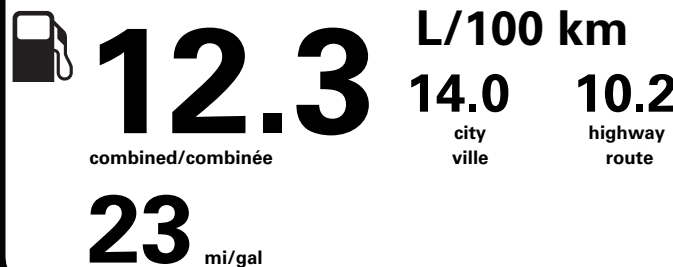

OPTIONAL EQUIPMENT/OTHER

- 2026 MODEL YEAR
- FEDERAL EXCISE TAX 100.00
- 3.5L V6 ECOBOOST ENGINE 2,075.00
- .265/70R17 BSW ALL-TERRAIN
- 3.31 NON-LIMITED-SLIP AXLE
- 7100# GVWR PACKAGE
- BLACK PLATFORM RUNNING BRDS 600.00
- ENGINE BLOCK HEATER 550.00
- CONN PKG: 1YR INCL W/FORD APP

(MSRP)*

1,395.00

100.00

2,075.00

600.00

550.00

PRICE INFORMATION

BASE PRICE	$56,690.00
TOTAL OPTIONS/OTHER	4,720.00
TOTAL VEHICLE & OPTIONS/OTHER	61,410.00
DESTINATION & DELIVERY	2,695.00

TOTAL BEFORE REDUCTIONS 64,105.00

XL SERIES DISCOUNT - 1,750.00

TOTAL REDUCTIONS - 1,750.00

"THIS VEH. NOT INTENDED FOR SALE OR REGISTRATION IN US" RETAIL PRICES EXCLUDE GST/HST

(MSRP)*

SOLD TO/VENDU A Discovery Ford Sales Ltd. P.O. BOX 2260 Humboldt SK CAN S0K 2A0	B40 611	RAMP ONE/ TERMINAL UN CW69	DEALER NO./CONCESSIONNAIRE B40 611
SHIP TO (IF OTHER THAN SOLD TO) / EXPEDIER A (SI AUTRE QUE L'ACHETEUR)	RAMP TWO/ TERMINAL DEUX	FINAL ASSEMBLY PLANT/ USINE DE MONTAGE KANSAS CITY	TOTAL MSRP $62,355.00 * MANUFACTURER'S SUGGESTED RETAIL PRICE = MSRP * NOTE: THIS PRICE HAS BEEN DEVELOPED AS A GUIDE. DEALERS MAY SELL FOR LESS AND ARE NOT UNDER ANY OBLIGATION TO ACCEPT THIS SUGGESTED RETAIL PRICE.
SHIP THROUGH/EXPEDIER VIA	METHOD OF TRANSP / MODE DE TRANSPORT CONVOY	ITEM #: B4-0923 O/T 2	

TB101 N RE 2X 635 002327 02 10 26

Gasoline Vehicle
Véhicule à essence

Fuel Consumption / Consommation de carburant

Annual fuel **COST**
for an annual distance of 20,000 km, and an average fuel price of $1.50 per litre

$ 3 690

Coût annuel en carburant

pour une distance annuelle de 20 000 km, et un prix moyen du carburant de 1,50 $ par litre

Standard pickup trucks range from /
Les camionnettes ordinaires font entre
2.7 - 19.7 L_e/100 km

L_e is gasoline litre equivalent
L_e signifie litre équivalent d'essence