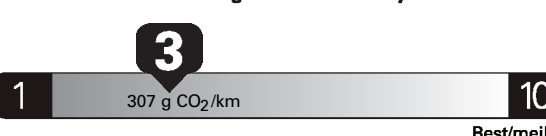

Carbon Dioxide Rating / Indice de dioxyde de carbone