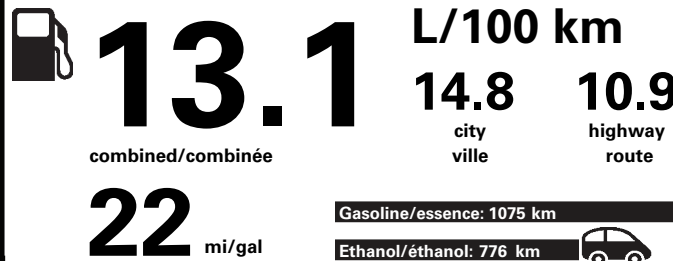

SAFETY/SECURITY

- AIR BAGS, SIDE
- AIRBAGS, DRIVER & PASS
- PERIMETER ALARM
- ROLL STABILITY CONTROL
- SAFETY BELTS, ADJUSTABLE
- SOS POST CRASH ALERT SYST
- STOP LAMP, HIGH MOUNT CTR
- TIRE PRESSURE MONITOR SYS

WARRANTY

- 3 YR/60,000 KM BASIC
- 5 YEAR/100,000 KM POWERTRAIN
- ROADSIDE ASSISTANCE 24 HRS

INCLUDED ON THIS VEHICLE

EQUIPMENT GROUP 300A

- XLT SERIES

OPTIONAL EQUIPMENT/OTHER

- 2021 MODEL YEAR
- FEDERAL EXCISE TAX 100.00
- 5.0L V8 ENGINE 3,550.00
- 7850# GVWR PACKAGE
- BLACK PLATFORM RUNNING BOARDS 600.00
- 50 STATE EMISSIONS NO CHARGE
- MAX TRAILER TOW PACKAGE 1,875.00
- .INTEGRATED TRLR BRAKE CNTRL
- REMOTE START SYSTEM 350.00
- HEAVY DUTY PAYLOAD PACKAGE 900.00
- .LT265/70R18C OWL ALL-TERRAIN
- .3.73 ELECTRONIC LOCK RR AXLE
- .18" SILVER ALUMINUM WHEEL
- 136 LITRE/ 36 GALLON FUEL TANK
- BED LINER DROP-IN *ACCY 395.00
- FLEX FUEL VEHICLE

(MSRP)*

PRICE INFORMATION

BASE PRICE	$42,835.00
TOTAL OPTIONS/OTHER	7,770.00
TOTAL VEHICLE & OPTIONS/OTHER	50,605.00
DESTINATION & DELIVERY	1,950.00

"THIS VEH. NOT INTENDED FOR SALE OR REGISTRATION IN US" RETAIL PRICES EXCLUDE GST/HST

E85 Gasoline-Ethanol Vehicle
Véhicule à essence-éthanol

Fuel Consumption / Consommation de carburant

Annual fuel COST
for an annual distance of 20,000 km, and an average fuel price of $1.25 per litre

$ 3 275

Coût annuel en carburant

pour une distance annuelle de 20 000 km, et un prix moyen du carburant de 1,25 $ par litre

Standard pickup trucks range from /
Les camionnettes ordinaires font entre
8.9 - 16.3 L_e/100 km

L_e is gasoline litre equivalent
L_e signifie litre équivalent d'essence