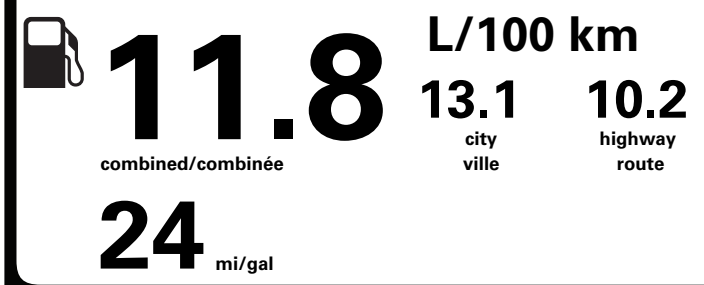

(MSRP)*

1,395.00
100.00
550.00
600.00
550.00
NO CHARGE
670.00
700.00

PRICE INFORMATION

BASE PRICE	$56,690.00
TOTAL OPTIONS/OTHER	4,565.00
TOTAL VEHICLE & OPTIONS/OTHER	61,255.00
DESTINATION & DELIVERY	2,595.00
TOTAL BEFORE REDUCTIONS	63,850.00
XL SERIES DISCOUNT	- 1,750.00
TOTAL REDUCTIONS	- 1,750.00

"THIS VEH. NOT INTENDED FOR SALE OR REGISTRATION IN US" RETAIL PRICES EXCLUDE GST/HST

SOLD TO/VENDU A Yonge-Steeles Ford Lincoln Sal 7120 Yonge Street Thornhill ON CAN L4J 1V8	B10 444	RAMP ONE/ TERMINAL UN CM6B	DEALER NO./CONCESSIONNAIRE B10 444
SHIP TO (IF OTHER THAN SOLD TO) / EXPEDIER A (SI AUTRE QUE L'ACHETEUR) Zoom Zoom Storage 801 Rodick Road Markham ON	B1 444	RAMP TWO/ TERMINAL DEUX	FINAL ASSEMBLY PLANT/ USINE DE MONTAGE KANSAS CITY
SHIP THROUGH/EXPEDIER VIA GFX KC 8250 NE UNGD P163 KANSAS CITY MO		METHOD OF TRANSP / MODE DE TRANSPORT CONVOY	ITEM #: B1-G112 O/T 5 TD091 N RE 2X 615 001667 04 09 26

TOTAL MSRP $62,100.00

* MANUFACTURER'S SUGGESTED RETAIL PRICE = MSRP
* NOTE: THIS PRICE HAS BEEN DEVELOPED AS A GUIDE. DEALERS MAY SELL FOR LESS AND ARE NOT UNDER ANY OBLIGATION TO ACCEPT THIS SUGGESTED RETAIL PRICE.

Fuel Consumption / Consommation de carburant