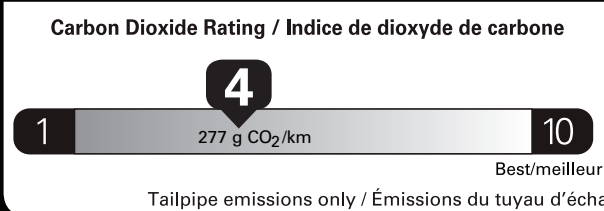

Annual fuel **COST**
for an annual distance of 20,000 km, and an average fuel price of $1.50 per litre

$ 3 540
Coût annuel en carburant
pour une distance annuelle de 20 000 km, et un prix moyen du carburant de 1,50 $ par litre

Standard pickup trucks range from /
Les camionnettes ordinaires font entre
2.7 - 19.7 L_e/100 km