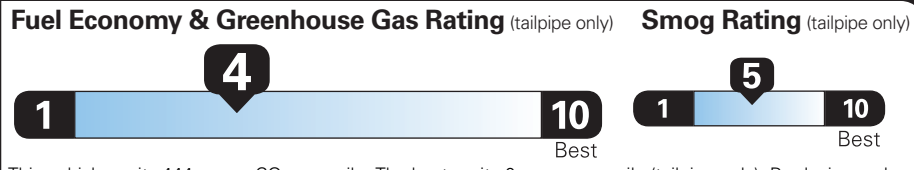

Actual results will vary for many reasons, including driving conditions and how you drive and maintain your vehicle. The average new vehicle gets 29 MPG and costs $8,500 to fuel over 5 years. Cost estimates are based on 15,000 miles per year at $3.30 per gallon. MPGe is miles per gasoline gallon equivalent. Vehicle emissions are a significant cause of climate change and smog.

fueleconomy.gov

Calculate personalized estimates and compare vehicles

GOVERNMENT 5-STAR SAFETY RATINGS

Overall Vehicle Score ★★★★★. Frontal Crash: Driver ★★★★★, Passenger ★★★★★. Side Crash: Front seat ★★★★★, Rear seat Not Rated. Rollover ★★★★★.

Star ratings range from 1 to 5 stars (★★★★★), with 5 being the highest. Source: National Highway Traffic Safety Administration (NHTSA). www.safercar.gov or 1-888-327-4236

49 BUILT YEARS Ford TOUGH F-SERIES AMERICA'S BEST SELLING TRUCKS

Download the Ford app Connect your Ford with your phone*

- Available Remote Features: Remote Start, Lock and Unlock, GPS Location, Vehicle Health Monitoring

THE FORD APP, FORMERLY KNOWN AS FORDPASS® APP, IS COMPATIBLE WITH SELECT SMARTPHONE PLATFORMS. IS AVAILABLE VIA A DOWNLOAD. MESSAGE AND DATA RATES MAY APPLY. TERMS AND CONDITIONS APPLY. VISIT FORD.COM FOR OUR PRIVACY NOTICE.

Ford Protect. Insist on Ford Protect! The only extended service plan fully backed by Ford and honored at every Ford dealership in the U.S., Canada and Mexico. See your Ford dealer or visit www.FordOwner.com.

Ford Credit. Get Prequalified now at www.ford.com/finance

Table with 3 columns: RAMP ONE, RAMP TWO, CONVAY. Includes TOTAL MSRP $45,945.00, QR code, and item details: 13-C02D O/T 2.

This label is affixed pursuant to the Federal Automobile Information Disclosure Act. Gasoline, License, and Title Fees, State and Local taxes are not included. Dealer installed options or accessories are not included unless listed above.

TF291 N RB 2X 650 006372 06 29 26