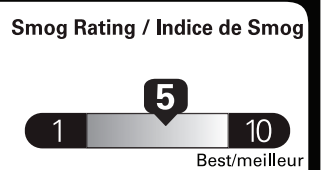

Annual fuel COST for an annual distance of 20,000 km, and an average fuel price of $1.50 per litre

$ 3 540

Coût annuel en carburant pour une distance annuelle de 20 000 km, et un prix moyen du carburant de 1,50 $ par litre

Standard pickup trucks range from / Les camionnettes ordinaires font entre 2.7 - 19.7 L_e/100 km