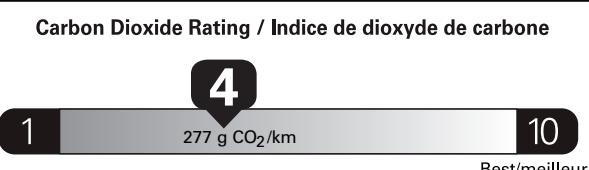

Annual fuel COST for an annual distance of 20,000 km, and an average fuel price of $1.50 per litre

$ 3 540

Coût annuel en carburant pour une distance annuelle de 20 000 km, et un prix moyen du carburant de 1,50 $ par litre

Standard pickup trucks range from / Les camionnettes ordinaires font entre 2.7 - 19.7 L_e/100 km

L_e is gasoline litre equivalent L_e signifie litre équivalent d'essence

Tailpipe emissions only / Émissions du tuyau d'échappement seulement

Estimates are based on Government of Canada approved criteria and testing methods. Vehicle's actual fuel consumption will vary.

Estimations établies selon des méthodes d'essai et des critères approuvés par le gouvernement du Canada. La consommation de carburant réelle du véhicule variera.

For more information visit vehicles.nrcan.gc.ca

Pour plus d'information visitez vehicules.nrcan.gc.ca

U.S. GOVERNMENT SAFETY RATINGS COTES DE SÉCURITÉ DU GOUVERNEMENT AMÉRICAIN

Table of safety ratings: Overall Vehicle Score (5 stars), Frontal Crash (4 stars), Side Crash (5 stars), Rollover (4 stars).

Star ratings range from 1 to 5 stars (*****), with 5 being the highest. Les cotes varient de 1 à 5 étoiles (*****), 5 étant la cote la plus élevée.

Source: U.S. National Highway Traffic Safety Administration For more information / Pour de plus amples renseignements www.safercar.gov