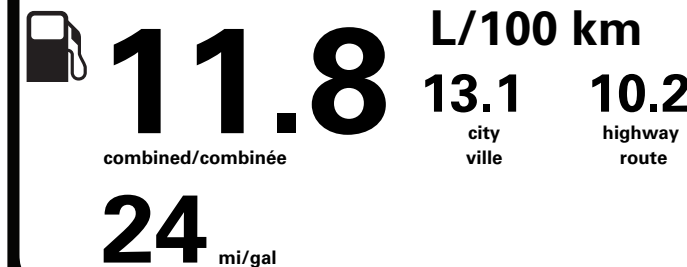

SAFETY/SECURITY

- ADVANCETRAC™ W/ ROLL STABILITY CONTROL AIRBAGS - SAFETY CANOPY® AIRBAGS-DRIVER/PASSENGER CENTRE HIGH MOUNT STOPLAMP DAYTIME RUNNING LIGHTS PERIMETER ALARM SECURE PKG 1 YR INCLUDED SECURILOCK® ANTI-THEFT SYS SOS POST CRASH ALERT SYST TIRE PRESSURE MONITOR SYS

WARRANTY

- 3YR/60,000KM BASIC 5YR/100,000KM POWERTRAIN ROADSIDE ASSISTANCE 24 HRS

INCLUDED ON THIS VEHICLE

EQUIPMENT GROUP 101A

•XL SERIES

OPTIONAL EQUIPMENT/OTHER

- 2026 MODEL YEAR FEDERAL EXCISE TAX .17" SILVER STEEL WHEELS .265/70R17 BSW ALL-TERRAIN 3.55 ELECTRONIC LOCKING AXLE 6450# GVWR PACKAGE 50 STATE EMISSIONS FX4 OFF-ROAD PACKAGE .SKID PLATES TRAILER BRAKE CONTROLLER CONN PKG: 1YR INCL W/FORD APP

DEALER INSTALLED OPTIONS

FRONT & REAR MOLDED SPLASH GUA

(MSRP)*

100.00

NO CHARGE

NO CHARGE 1,775.00

350.00

350.00

PRICE INFORMATION

Table with 2 columns: Description, (MSRP)*. Rows: BASE PRICE ($57,190.00), TOTAL OPTIONS/OTHER (2,575.00), TOTAL VEHICLE & OPTIONS/OTHER (59,765.00), DESTINATION & DELIVERY (2,695.00).

TOTAL BEFORE REDUCTIONS 62,460.00

XL SERIES DISCOUNT - 1,750.00

TOTAL REDUCTIONS - 1,750.00

"THIS VEH. NOT INTENDED FOR SALE OR REGISTRATION IN US" RETAIL PRICES EXCLUDE GST/HST

Gasoline Vehicle Véhicule à essence

Fuel Consumption / Consommation de carburant

Annual fuel COST for an annual distance of 20,000 km, and an average fuel price of $1.50 per litre

$ 3 540

Coût annuel en carburant pour une distance annuelle de 20 000 km, et un prix moyen du carburant de 1,50 $ par litre

Standard pickup trucks range from / Les camionnettes ordinaires font entre 2.7 - 19.7 L_e/100 km

L_e is gasoline litre equivalent L_e signifie litre équivalent d'essence