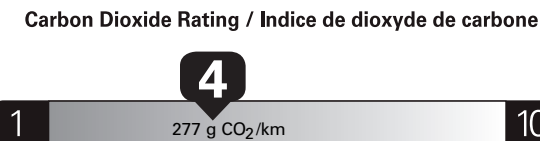

Annual fuel COST for an annual distance of 20,000 km, and an average fuel price of $1.50 per litre

$ 3 540

Coût annuel en carburant pour une distance annuelle de 20 000 km, et un prix moyen du carburant de 1,50 $ par litre

Standard pickup trucks range from 2.7 - 19.7 L_e/100 km