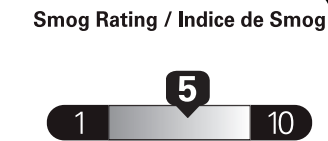

Annual fuel COST for an annual distance of 20,000 km, and an average fuel price of $1.50 per litre

$ 3 540

Coût annuel en carburant pour une distance annuelle de 20 000 km, et un prix moyen du carburant de 1,50 $ par litre

Standard pickup trucks range from 2.7 - 19.7 L_e/100 km