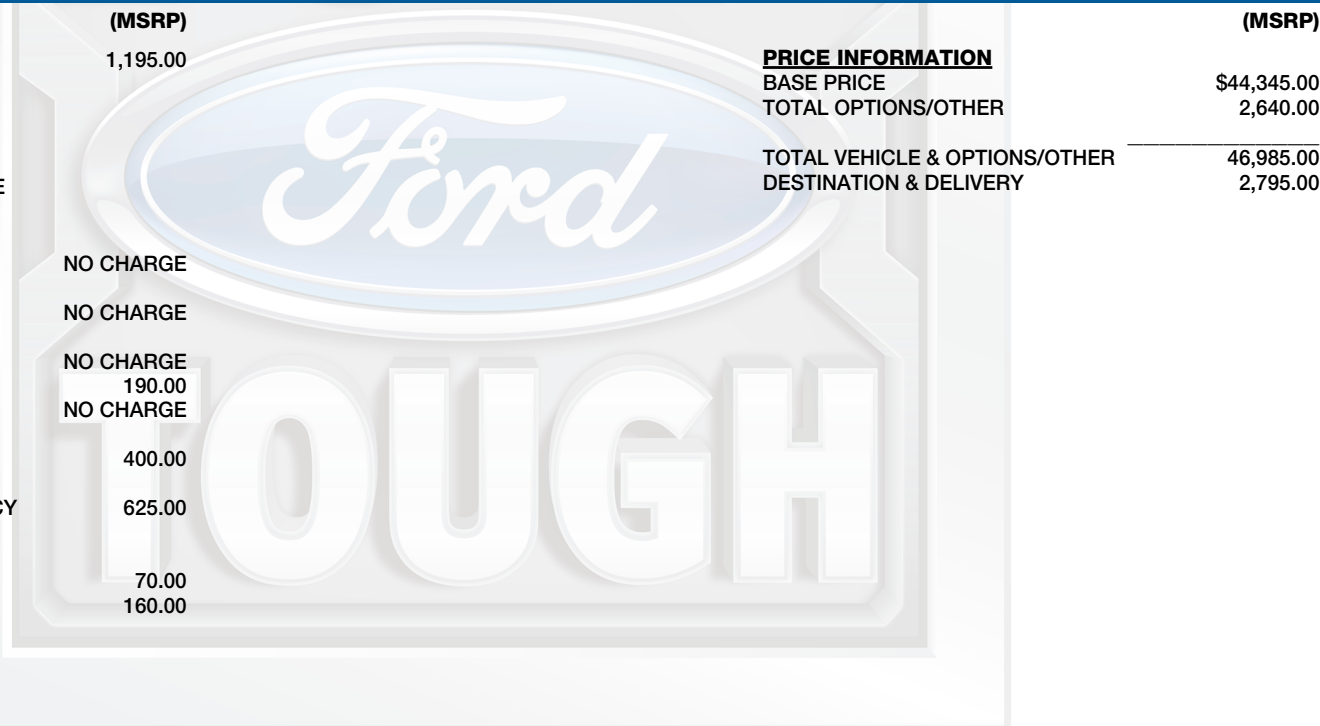

(MSRP)

1,195.00

PRICE INFORMATION

BASE PRICE \$44,345.00
 TOTAL OPTIONS/OTHER 2,640.00
 TOTAL VEHICLE & OPTIONS/OTHER 46,985.00
 DESTINATION & DELIVERY 2,795.00

OPTIONAL EQUIPMENT/OTHER

- 5.0L V8 ENGINE NO CHARGE
- 265/70R 17 BSW ALL-TERRAIN NO CHARGE
- 3.73 ELECTRONIC LOCK RR AXLE NO CHARGE
- 6450# GVWR PACKAGE NO CHARGE
- FRONT LICENSE PLATE BRACKET NO CHARGE
- ENGINE BLOCK HEATER 190.00
- 50 STATE EMISSIONS NO CHARGE
- STANDARD FUEL TANK NO CHARGE
- PAINT PROTECTION FILM 400.00
- CONN PKG: 1 YR INCL W/FORD APP 625.00
- BEDLINER-TOUGHBED SPRAYIN*ACCY 625.00
- DEALER INSTALLED OPTIONS
- Bed Hooks - Retractable by Bul 70.00
- Window Air Deflector û Side 160.00