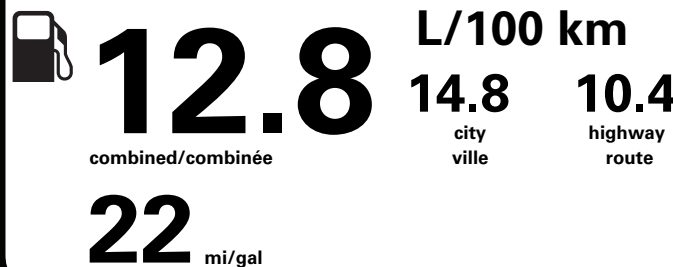

SAFETY/SECURITY

- ADVANCETRAC™/ROLL STABILITY CONTROL
- AIRBAGS - SAFETY CANOPY®
- AIRBAGS-DRIVER/PASSENGER
- CENTRE HIGH MOUNT STOPLAMP
- DAYTIME RUNNING LIGHTS
- PERIMETER ALARM
- SECURE PKG 1 YR INCLUDED
- SECURILOCK® ANTI-THEFT SYS
- SOS POST CRASH ALERT SYST
- TIRE PRESSURE MONITOR SYS

WARRANTY

- 3YR/60,000KM BASIC
- 5YR/100,000KM POWERTRAIN
- ROADSIDE ASSISTANCE 24 HRS

INCLUDED ON THIS VEHICLE

EQUIPMENT GROUP 103A

- XL SERIES
- 17" SILVER PAINTED ALUM WHEEL
- CHROME FRONT/REAR BUMPERS
- FOG LAMPS
- REAR PRIVACY GLASS W/DFRST

OPTIONAL EQUIPMENT/OTHER

- 2026 MODEL YEAR
- FEDERAL EXCISE TAX
- 5.0L V8 ENGINE
- .265/70R17 BSW ALL-TERRAIN
- 3.73 ELECTRONIC LOCKING AXLE
- 6450# GVWR PACKAGE
- ENGINE BLOCK HEATER
- 50 STATE EMISSIONS
- CONN PKG: 1YR INCL W/FORD APP
- WHEEL WELL LINERS-REAR

(MSRP)*

1,395.00

100.00

NO CHARGE

NO CHARGE

550.00

NO CHARGE

275.00

PRICE INFORMATION

BASE PRICE	$60,190.00
TOTAL OPTIONS/OTHER	2,320.00
TOTAL VEHICLE & OPTIONS/OTHER	62,510.00
DESTINATION & DELIVERY	2,695.00

TOTAL BEFORE REDUCTIONS 65,205.00
XL SERIES DISCOUNT - 1,750.00

TOTAL REDUCTIONS - 1,750.00

"THIS VEH. NOT INTENDED FOR SALE OR REGISTRATION IN US" RETAIL PRICES EXCLUDE GST/HST

(MSRP)*

Gasoline Vehicle
Véhicule à essence

Fuel Consumption / Consommation de carburant

Annual fuel **COST**
for an annual distance of 20,000 km, and an average fuel price of $1.50 per litre

$ 3 840

Coût annuel en carburant

pour une distance annuelle de 20 000 km, et un prix moyen du carburant de 1,50 $ par litre

Standard pickup trucks range from /
Les camionnettes ordinaires font entre
2.7 - 19.7 L_e/100 km

L_e is gasoline litre equivalent
L_e signifie litre équivalent d'essence