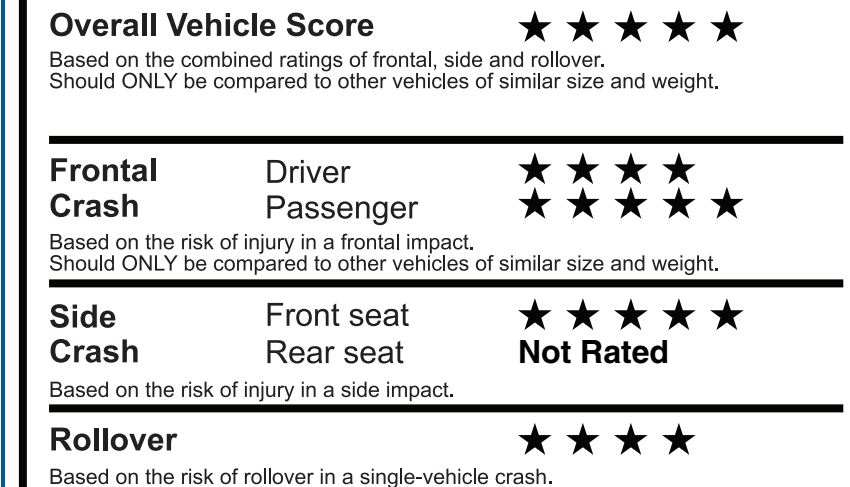

fueleconomy.gov

Calculate personalized estimates and compare vehicles

GOVERNMENT 5-STAR SAFETY RATINGS

Star ratings range from 1 to 5 stars (★★★★★), with 5 being the highest.
 Source: National Highway Traffic Safety Administration (NHTSA).
 www.safercar.gov or 1-888-327-4236