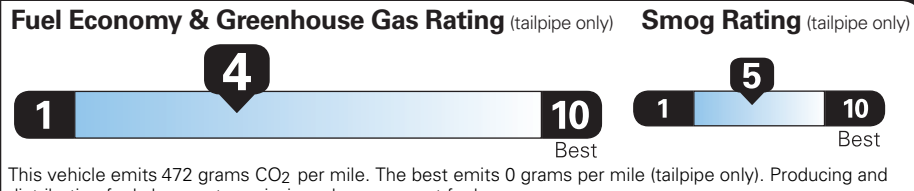

EPA DOT Fuel Economy and Environment

Gasoline Vehicle

Fuel Economy
19 MPG
combined city/hwy city highway
5.3 gallons per 100 miles

Standard Pickup Trucks range from 12 to 87 MPG. The best vehicle rates 146 MPGe.

You spend $4,500
more in fuel costs over 5 years compared to the average new vehicle.

Annual fuel cost $2,600

Actual results will vary for many reasons, including driving conditions and how you drive and maintain your vehicle. The average new vehicle gets 29 MPG and costs $8,500 to fuel over 5 years. Cost estimates are based on 15,000 miles per year at $3.30 per gallon. MPGe is miles per gasoline gallon equivalent. Vehicle emissions are a significant cause of climate change and smog.

fueleconomy.gov

Calculate personalized estimates and compare vehicles