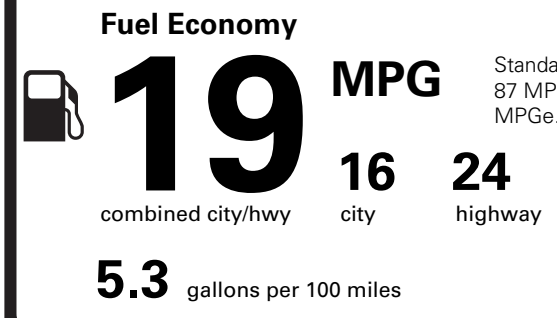

(MSRP)

PRICE INFORMATION

BASE PRICE	\$44,345.00
TOTAL OPTIONS/OTHER	745.00
TOTAL VEHICLE & OPTIONS/OTHER	45,090.00
DESTINATION & DELIVERY	2,795.00

(MSRP)

EPA DOT Fuel Economy and Environment

Gasoline Vehicle

You spend **\$4,500** more in fuel costs over 5 years compared to the average new vehicle.

Annual fuel cost **\$2,600**

Actual results will vary for many reasons, including driving conditions and how you drive and maintain your vehicle. The average new vehicle gets 29 MPG and costs \$8,500 to fuel over 5 years. Cost estimates are based on 15,000 miles per year at \$3.30 per gallon. MPGe is miles per gasoline gallon equivalent. Vehicle emissions are a significant cause of climate change and smog.