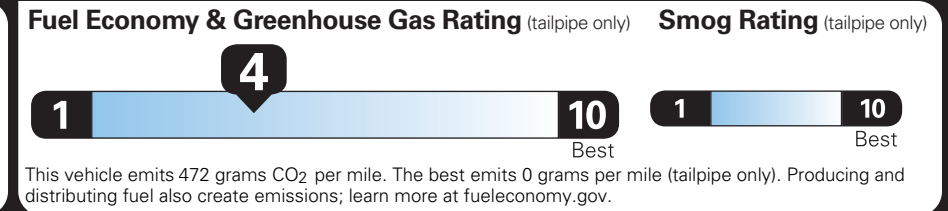

INCLUDED ON THIS VEHICLE

EQUIPMENT GROUP 101A
•XL SERIES

OPTIONAL EQUIPMENT/OTHER

2026 MODEL YEAR
ARGON BLUE METALLIC
.17" SILVER STEEL WHEELS
5.0L V8 ENGINE
265/70R 17 BSW ALL-TERRAIN
3.73 ELECTRONIC LOCK RR AXLE
6450# GVWR PACKAGE
FRONT LICENSE PLATE BRACKET
50 STATE EMISSIONS
STANDARD FUEL TANK
CONN PKG: 1 YR INCL W/FORD APP
8-WAY POWER DRIVERS SEAT

(MSRP)

PRICE INFORMATION

BASE PRICE	\$44,345.00
TOTAL OPTIONS/OTHER	745.00
TOTAL VEHICLE & OPTIONS/OTHER	45,090.00
DESTINATION & DELIVERY	2,795.00

(MSRP)

EPA DOT Fuel Economy and Environment

Gasoline Vehicle

You spend **\$4,500** more in fuel costs over 5 years compared to the average new vehicle.

Annual fuel cost **\$2,600**

Actual results will vary for many reasons, including driving conditions and how you drive and maintain your vehicle. The average new vehicle gets 29 MPG and costs \$8,500 to fuel over 5 years. Cost estimates are based on 15,000 miles per year at \$3.30 per gallon. MPGe is miles per gasoline gallon equivalent. Vehicle emissions are a significant cause of climate change and smog.