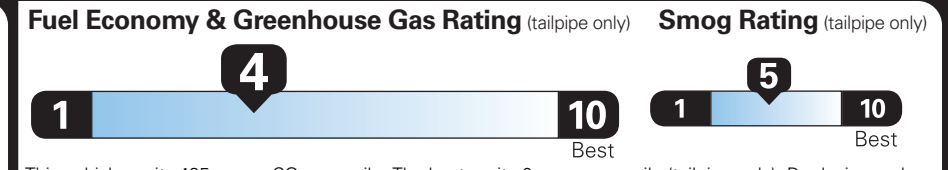

This vehicle emits 425 grams CO2 per mile. The best emits 0 grams per mile (tailpipe only). Producing and distributing fuel also create emissions; learn more at fueleconomy.gov.

Actual results will vary for many reasons, including driving conditions and how you drive and maintain your vehicle. The average new vehicle gets 29 MPG and costs $8,500 to fuel over 5 years. Cost estimates are based on 15,000 miles per year at $3.30 per gallon. MPGe is miles per gasoline gallon equivalent. Vehicle emissions are a significant cause of climate change and smog.

fueleconomy.gov

Calculate personalized estimates and compare vehicles

GOVERNMENT 5-STAR SAFETY RATINGS

Overall Vehicle Score ★★★★★, Frontal Crash Driver Passenger ★★★★★, Side Crash Front seat Rear seat ★★★★★ Not Rated, Rollover ★★★★★

Star ratings range from 1 to 5 stars (★★★★★), with 5 being the highest. Source: National Highway Traffic Safety Administration (NHTSA). www.safercar.gov or 1-888-327-4236

49 BUILT YEARS Ford TOUGH F-SERIES AMERICA'S BEST SELLING TRUCKS

Download the Ford app

- Available Remote Features: Remote Start, Lock and Unlock, GPS Location, Vehicle Health Monitoring

Ford Protect! Insist on Ford Protect! The only extended service plan fully backed by Ford and honored at every Ford dealership in the U.S., Canada and Mexico. See your Ford dealer or visit www.FordOwner.com.

Ford Credit Get Prequalified now at www.ford.com/finance

Table with columns for RAMP ONE (CC15), RAMP TWO, CONVOY, and ITEM #: 53-R102 O/T 5C. Includes disclaimer: This label is affixed pursuant to the Federal Automobile Information Disclosure Act. Gasoline, License, and Title Fees, State and Local taxes are not included. Dealer installed options or accessories are not included unless listed above.

TOTAL MSRP $40,085.00

Scan The QR Code to get more details about this vehicle

SPECIAL ORDER TD281 N RB 2X 640 011403 04 28 26

WARNING: Operating, servicing and maintaining a passenger vehicle, pickup truck, van, or off-road vehicle can expose you to chemicals including engine exhaust, carbon monoxide, phthalates, and lead, which are known to the State of California to cause cancer and birth defects or other reproductive harm. To minimize exposure, avoid breathing exhaust, do not idle the engine except as necessary, service your vehicle in a well-ventilated area and wear gloves or wash your hands frequently when servicing your vehicle. For more information go to www.P65Warnings.ca.gov/passenger-vehicle.

2202605076404