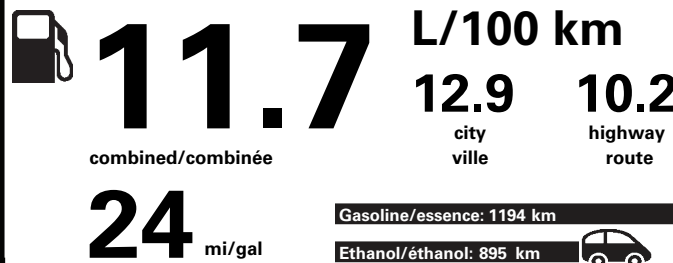

FUNCTIONAL

- 4X4 SYSTEM, ESOF
- ABS, POWER 4-WHEEL DISC
- AUTO START/STOP
- CRUISE CONTROL
- EASY FUEL CAPLESS FILLER
- ENGINE BLOCK HEATER
- FORDPASS™ CONNECT
- PRE-COLLISION ASSIST W/AEB
- REAR VIEW CAMERA
- REMOTE KEYLESS ENTRY
- SELECTSHIFT™ AUTO. TRANS
- SHOCKS, HEAVY DUTY
- SYNC® 3
- WINDOWS/DOORS/MIRRORS, PWR

SAFETY/SECURITY

- AIRBAGS, DRIVER & PASS
- AIR BAGS, SIDE
- PASSIVE ANTI-THEFT SYSTEM
- ROLL STABILITY CONTROL
- SAFETY BELTS, ADJUSTABLE
- SOS POST CRASH ALERT SYST

WARRANTY

- 3 YR/60,000 KM BASIC
- 5YEAR/100,000 KM POWERTRAIN
- ROADSIDE ASSISTANCE 24 HRS

INCLUDED ON THIS VEHICLE

EQUIPMENT GROUP 300A

- •XLT SERIES

OPTIONAL EQUIPMENT/OTHER

- 2020 MODEL YEAR
- FEDERAL EXCISE TAX 100.00
- .17" SILVER PAINTED ALUMINUM LT245/70R17E BSW ALL-TERRAIN 350.00
- 3.73 ELECTRONIC LOCK RR AXLE 500.00
- 6390# GVWR PACKAGE
- LT TIRE CAPABILITY PACKAGE
- BLACK VINYL FLOOR COVERING NO CHARGE
- BLACK PLATFORM RUNNING BOARDS 500.00
- SKID PLATES 120.00
- CLASS IV TRAILER HITCH 400.00
- 136 LITRE/ 36 GALLON FUEL TANK 350.00
- INTEGRATED TRLR BRAKE CNTRL
- FLEX FUEL VEHICLE

(MSRP)*

PRICE INFORMATION

BASE PRICE	$41,569.00
TOTAL OPTIONS/OTHER	2,320.00
TOTAL VEHICLE & OPTIONS/OTHER	43,889.00
DESTINATION & DELIVERY	1,900.00

(MSRP)*

"THIS VEH. NOT INTENDED FOR SALE OR REGISTRATION IN US" RETAIL PRICES EXCLUDE GST/HST

Fuel Consumption / Consommation de carburant

Annual fuel COST
for an annual distance of 20,000 km, and an average fuel price of $1.30 per litre

$ 3 042

Coût annuel en carburant
pour une distance annuelle de 20 000 km, et un prix moyen du carburant de 1,30 $ par litre

Standard pickup trucks range from / Les camionnettes ordinaires font entre 9.5 - 16.3 L_e/100 km

L_e is gasoline litre equivalent
L_e signifie litre équivalent d'essence

Carbon Dioxide Rating / Indice de dioxyde de carbone

Smog Rating / Indice de Smog

Tailpipe emissions only / Émissions du tuyau d'échappement seulement

Estimates are based on Government of Canada approved criteria and testing methods. Vehicle's actual fuel consumption will vary.

Estimations établies selon des méthodes d'essai et des critères approuvés par le gouvernement du Canada. La consommation de carburant réelle du véhicule variera.

For more information visit

vehicles.nrcan.gc.ca

Pour plus d'information visitez

vehicules.nrcan.gc.ca

U.S. GOVERNMENT SAFETY RATINGS
COTES DE SÉCURITÉ DU GOUVERNEMENT AMÉRICAIN

Overall Vehicle Score / Cote globale du véhicule	★★★★★
Frontal Crash / Collision frontale	★★★★★
Side Crash / Collision latérale	★★★★★
Rollover / Capotage	★★★★★

Star ratings range from 1 to 5 stars (★★★★★), with 5 being the highest. Les cotes varient de 1 à 5 étoiles (★★★★★), 5 étant la cote la plus élevée.

Source: U.S. National Highway Traffic Safety Administration
For more information / Pour de plus amples renseignements
www.safercar.gov