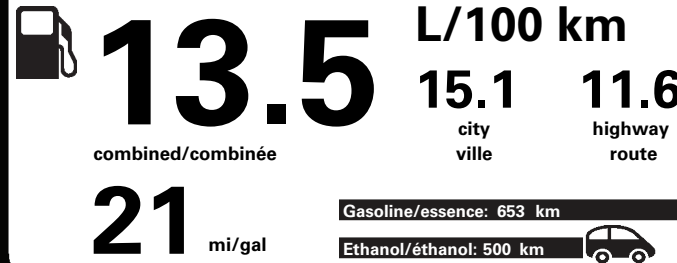

E85 Gasoline-Ethanol Vehicle
Véhicule à essence-éthanol

Fuel Consumption / Consommation de carburant

Annual fuel COST
for an annual distance of 20,000 km, and an average fuel price of \$1.30 per litre

\$ 3 510