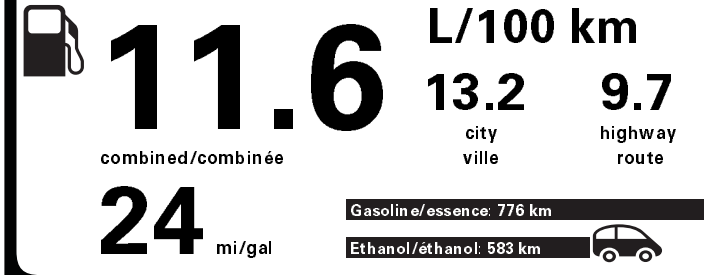

ENERGUIDE

E85 Gasoline-Ethanol Vehicle
Véhicule à essence-éthanol

Fuel Consumption / Consommation de carburant

Annual fuel **COST**
for an annual distance of 20,000 km, and an average fuel price of \$0.93 per litre