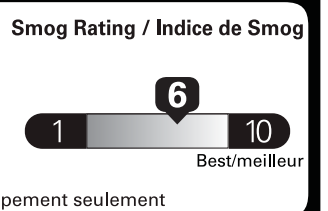

Annual fuel **COST**
for an annual distance of 20,000 km, and an average fuel price of $0.93 per litre

$ 2 158
Coût annuel en carburant

pour une distance annuelle de 20 000 km, et un prix moyen du carburant de 0,93 $ par litre

Standard pickup trucks range from /
Les camionnettes ordinaires font entre
9.8 - 16.3 L_e /100 km
L_e is gasoline litre equivalent
L_e signifie litre équivalent d'essence