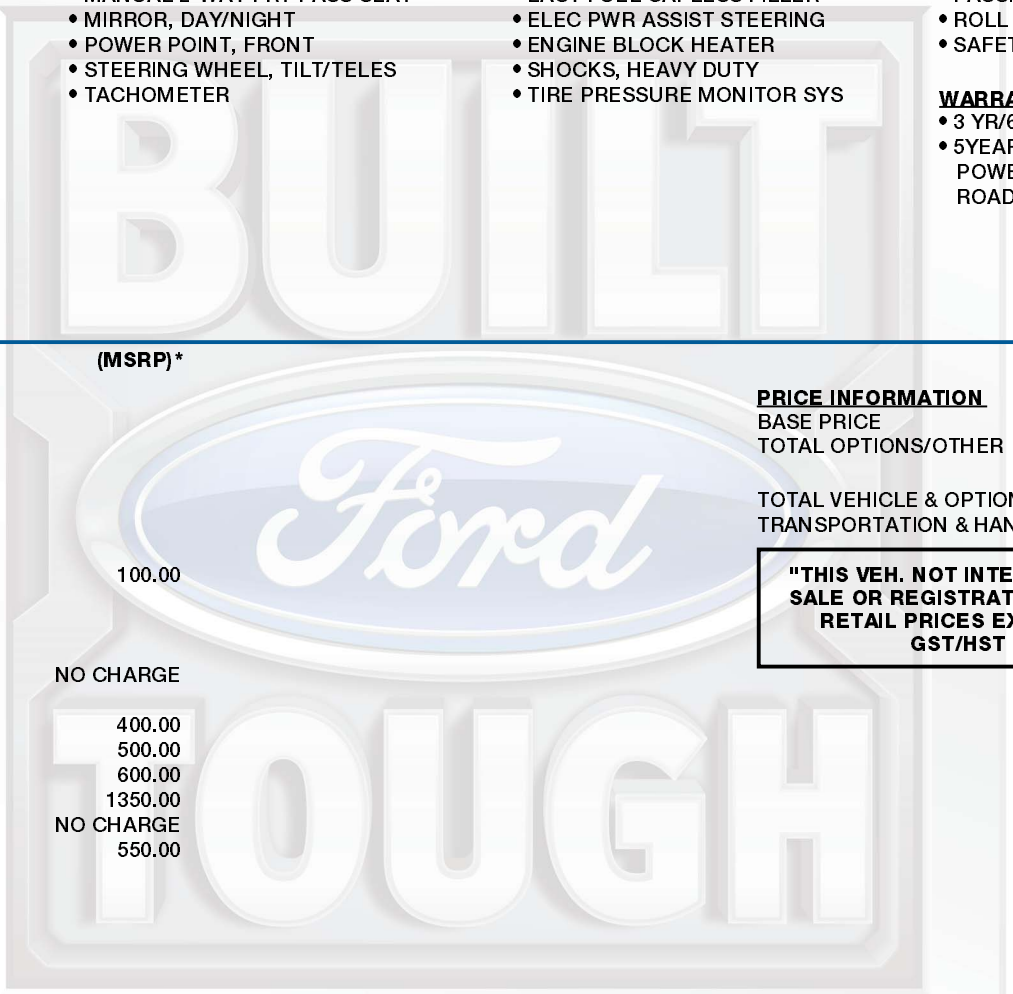

WARRANTY

- 3 YR/60,000 KM BASIC
- 5YEAR/100,000 KM POWERTRAIN
- ROADSIDE ASSISTANCE 24 HR

INCLUDED ON THIS VEHICLE

EQUIPMENT GROUP 100A
•XL SERIES

OPTIONAL EQUIPMENT/OTHER

- 10B1-002HB171458F1C
- 2017 MODEL YEAR
- FEDERAL EXCISE TAX
- .17" SILVER STYLED STEEL WHEEL
- .87 LITRE / 23 GALLON FUEL TAN
- .245/70R17 BSW ALL-SEASON
- 3.55 RATIO REGULAR AXLE
- 6100# GVWR PACKAGE
- CRUISE CONTROL
- SYNC
- REAR VIEW CAMERA
- POWER EQUIPMENT GROUP
- VINYL 40/20/40
- SPRAY-IN BED LINER *ACCY
- FLEX FUEL VEHICLE