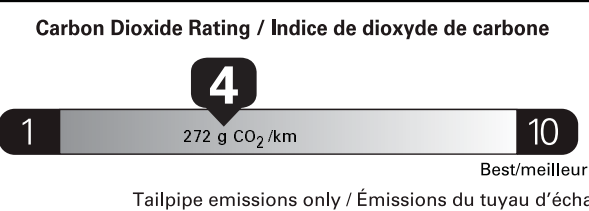

Annual fuel **COST**
for an annual distance of 20,000 km, and an average fuel price of $0.93 per litre

$ 2 158
Coût annuel en carburant

pour une distance annuelle de 20 000 km, et un prix moyen du carburant de 0,93 $ par litre

Standard pickup trucks range from /
Les camionnettes ordinaires font entre
9.8 - 16.3 L_e /100 km
L_e is gasoline litre equivalent
L_e signifie litre équivalent d'essence