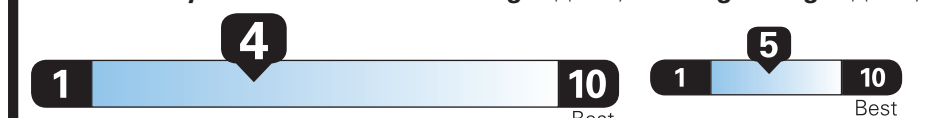

Fuel Economy & Greenhouse Gas Rating (tailpipe only) Smog Rating (tailpipe only)

This vehicle emits 464 grams CO2 per mile. The best emits 0 grams per mile (tailpipe only). Producing and distributing fuel also create emissions; learn more at fueleconomy.gov.

Actual results will vary for many reasons, including driving conditions and how you drive and maintain your vehicle. The average new vehicle gets 29 MPG and costs $8,500 to fuel over 5 years. Cost estimates are based on 15,000 miles per year at $3.30 per gallon. MPGe is miles per gasoline gallon equivalent. Vehicle emissions are a significant cause of climate change and smog.

fueleconomy.gov

Calculate personalized estimates and compare vehicles

Smartphone QR Code

GOVERNMENT 5-STAR SAFETY RATINGS

Overall Vehicle Score ★★★★★

Based on the combined ratings of frontal, side and rollover. Should ONLY be compared to other vehicles of similar size and weight.

Frontal Crash Driver Passenger ★★★★★

Based on the risk of injury in a frontal impact. Should ONLY be compared to other vehicles of similar size and weight.

Side Crash Front seat Rear seat ★★★★★

Based on the risk of injury in a side impact.

Rollover ★★★★★

Based on the risk of rollover in a single-vehicle crash.

Star ratings range from 1 to 5 stars (★★★★★), with 5 being the highest.

Source: National Highway Traffic Safety Administration (NHTSA).

www.safercar.gov or 1-888-327-4236

1FTFX3L88TKE01393

WARNING: Operating, servicing and maintaining a passenger vehicle, pickup truck, van, or off-road vehicle can expose you to chemicals including engine exhaust, carbon monoxide, phthalates, and lead, which are known to the State of California to cause cancer and birth defects or other reproductive harm. To minimize exposure, avoid breathing exhaust, do not idle the engine except as necessary, service your vehicle in a well-ventilated area and wear gloves or wash your hands frequently when servicing your vehicle. For more information go to www.P65Warnings.ca.gov/passenger-vehicle.

Credit

Get Prequalified now at www.ford.com/finance

Insist on Ford Protect! The only extended service plan fully backed by Ford and honored at every Ford dealership in the U.S., Canada and Mexico. See your Ford dealer or visit www.FordOwner.com.

Download the Ford app

Connect your Ford with your phone

Available Remote Features

Remote Start, Lock and Unlock

GPS Location

Vehicle Health Monitoring

2202604175122