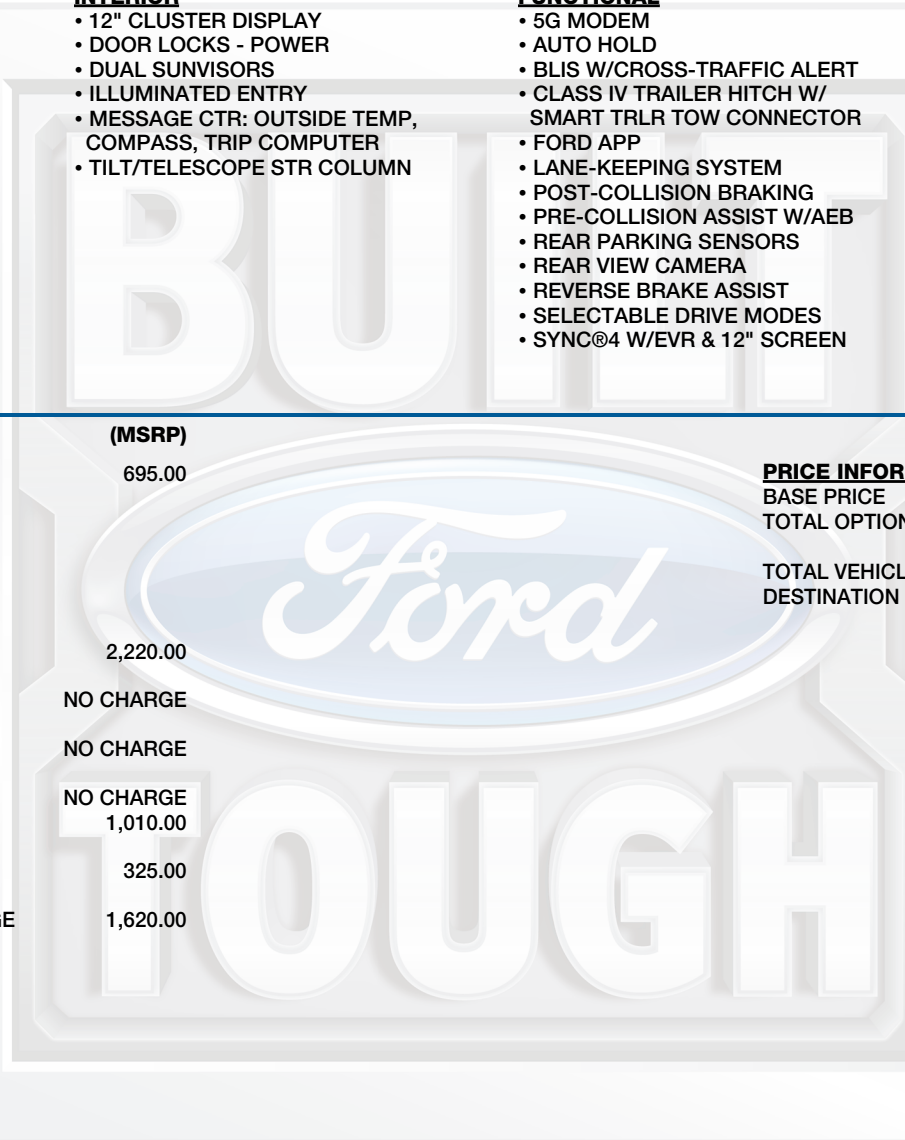

SAFETY/SECURITY

- ADVANCETRAC™ WITH RSC®, AIRBAGS - FRONT SEAT MOUNTED SIDE IMPACT, AIRBAGS - SAFETY CANOPY®, CTR HIGH MOUNT STOP LAMP, PERIMETER ALARM, SECURE PKG 1 YR INCLUDED, SOS POST-CRASH ALERT SYSTM™, TIRE PRESSURE MONIT SYS

WARRANTY

- 3YR/36,000 BUMPER / BUMPER, 5YR/60,000 POWERTRAIN, 5YR/60,000 ROADSIDE ASSIST, 8YR/100,000 HYBRID BATTERY

INCLUDED ON THIS VEHICLE

EQUIPMENT GROUP 301A

- XLT SERIES, 8-WAY POWER DRIVERS SEAT, DUAL ZONE AUTO TEMP CONTROL

(MSRP)

695.00

PRICE INFORMATION

BASE PRICE $49,495.00, TOTAL OPTIONS/OTHER 5,870.00, TOTAL VEHICLE & OPTIONS/OTHER DESTINATION & DELIVERY 55,365.00, 2,795.00

(MSRP)

OPTIONAL EQUIPMENT/OTHER

- EXTENDED RANGE 36GAL FUEL TAN, 3.5L V6 ECOBOOST, 275/60R20 BSW ALL-TERRAIN, 3.55 ELECTRONIC LOCK RR AXLE, 7100# GVWR PACKAGE, FRONT LICENSE PLATE BRACKET, CHROME FRONT/REAR BUMPERS, 50 STATE EMISSIONS, TOW/HAUL PACKAGE, INTEGRATED TRAILER BRAKE CONT, FLOW THRU CONSOLE VINYL LID, CONN PKG: 1 YR INCL W/FORD APP, XLT CHROME APPEARANCE PACKAGE, .6" BRIGHT ANODIZED STEP BAR, .20" CHROME-LIKE PVD WHEELS

2,220.00

NO CHARGE

NO CHARGE

NO CHARGE

1,010.00

325.00

1,620.00

TOTAL MSRP $58,160.00

Scan The QR Code to get more details about this vehicle

This label is affixed pursuant to the Federal Automobile Information Disclosure Act. Gasoline, License, and Title Fees, State and Local taxes are not included. Dealer installed options or accessories are not included unless listed above.

TD091 N RB 2X 640 006034 04 09 26

EPA DOT Fuel Economy and Environment

Gasoline Vehicle

Fuel Economy

19 MPG combined city/hwy, 17 city, 23 highway

5.3 gallons per 100 miles

Standard Pickup Trucks range from 12 to 87 MPG. The best vehicle rates 146 MPGe.

You spend $4,500

more in fuel costs over 5 years compared to the average new vehicle.

Annual fuel cost $2,600