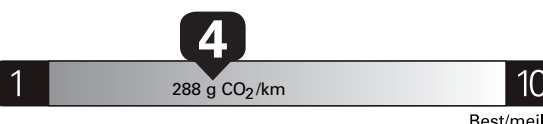

Carbon Dioxide Rating / Indice de dioxyde de carbone

Tailpipe emissions only / Émissions du tuyau d'échappement seulement