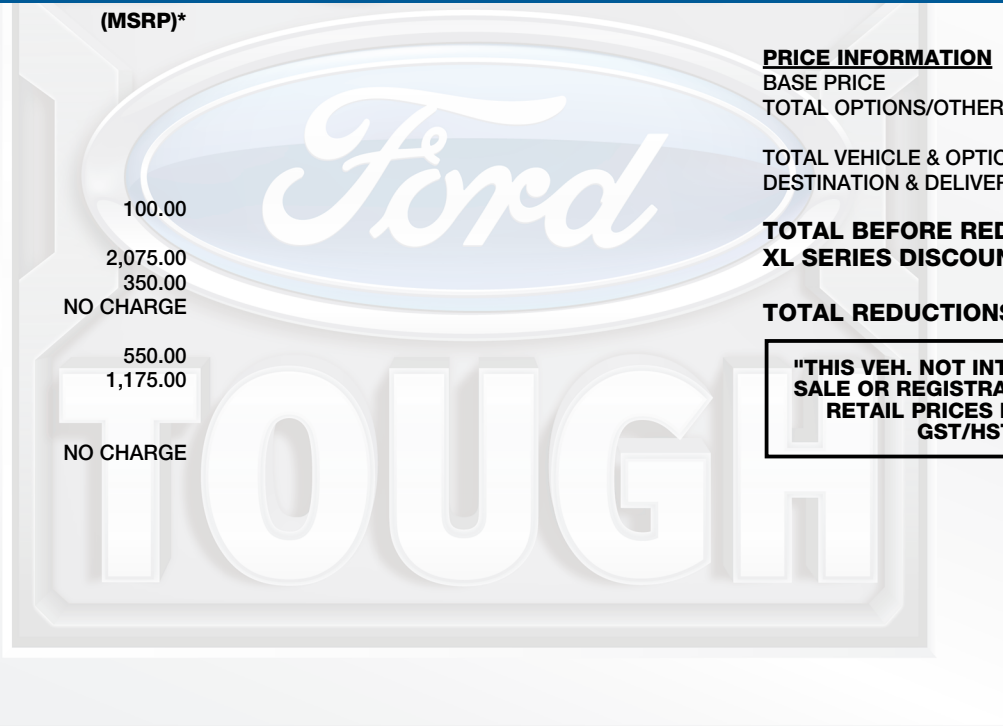

(MSRP)*

PRICE INFORMATION

BASE PRICE	\$62,575.00
TOTAL OPTIONS/OTHER	4,250.00
TOTAL VEHICLE & OPTIONS/OTHER	66,825.00
DESTINATION & DELIVERY	2,695.00

TOTAL BEFORE REDUCTIONS 69,520.00
XL SERIES DISCOUNT - 1,750.00