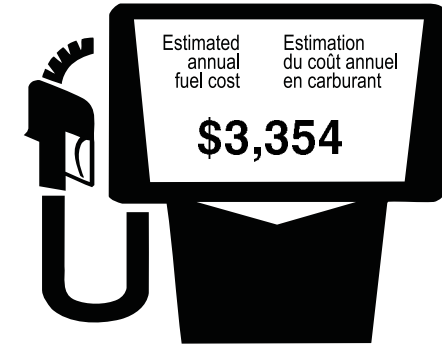

INTERIOR

- AM/FM CD/MP3/SAT CAPABL W/AUDIO INPUT JACK
- CARPET W/FLOOR MATS, C/K
- DISPLAY CENTRE
- OUTSIDE TEMP & COMPASS
- SIRIUSXM® SATELLITE RADIO W/ 6-MONTH PREPAID SUBSCRIPTION
- SYNC VOICE ACTIVATED SYS
- TACHOMETER

FUNCTIONAL

- 4X4 SYSTEM, ESOF
- A/C, MANUAL
- ABS, POWER 4-WHEEL DISC
- EASY FUEL
- ENGINE BLOCK HEATER
- REMOTE KEYLESS ENTRY
- SHOCKS, HEAVY DUTY
- SPEED CNTRL/TILT STEERING
- WINDOWS/DOORS/MIRRORS, PWR
- WINDOWS, 2ND ROW POWER

SAFETY/SECURITY

- AIRBAGS, DRIVER & PASS
- AIR BAGS, SIDE
- LATCH CHILD RESTRAINT SYS
- PASSIVE ANTI-THEFT SYSTEM
- PERSONAL SAFETY SYSTEM
- ROLL STABILITY CONTROL

WARRANTY

- 3 YR/60,000 KM BASIC POWERTRAIN
- 5YEAR/100,000 KM ROADSIDE ASSISTANCE 24 HR

INCLUDED ON THIS VEHICLE

(MSRP)*

EQUIPMENT GROUP 300A

- •XLT SERIES

OPTIONAL EQUIPMENT

- 2013 MODEL YEAR
- FEDERAL EXCISE TAX 100.00
- 5.0L V8 FFV ENGINE 1,000.00
- 3.55 RATIO REGULAR AXLE NO CHARGE
- 7350# GVWR PACKAGE
- TAILGATE STEP 300.00
- 136 LITRE/ 36 GALLON FUEL TANK

PRICE INFORMATION

BASE PRICE	$38,099.00
TOTAL OPTIONS	1,400.00
TOTAL VEHICLE & OPTIONS	39,499.00
DESTINATION & DELIVERY	1,600.00

"THIS VEH. NOT INTENDED FOR SALE OR REGISTRATION IN US" RETAIL PRICES EXCLUDE GST/HST

ENERGUIDE

Ask your dealer for the FUEL CONSUMPTION GUIDE or CALL 1-800-387-2000

2013 F150 4X4, 5.0L FFV ENGINE 6 SPEED AUTOMATIC TRANSMISSION

CITY/VILLE

15.0/ 19
L/100 km mi/gal

HIGHWAY/ROUTE

10.6/ 27
L/100 km mi/gal

Estimated annual fuel cost
Estimation du coût annuel en carburant

$3,354

Canada

These estimates are based on the Government of Canada's approved criteria and testing methods. The actual fuel consumption of this vehicle may vary. Refer to the Fuel Consumption Guide.

Données obtenues selon les critères et méthodes d'essais approuvés par le Gouvernement du Canada. La consommation réelle de carburant de ce véhicule peut varier. Consultez le Guide de consommation de carburant.

Demandez le GUIDE DE CONSOMMATION DE CARBURANT à votre concessionnaire ou composez le 1-800-387-2000

**U.S. GOVERNMENT SAFETY RATINGS
COTES DE SÉCURITÉ DU GOUVERNEMENT AMÉRICAIN**

Overall Vehicle Score / Cote globale du véhicule	★★★★★
Frontal Crash / Collision frontale	★★★★★
Side Crash / Collision latérale	★★★★★
Rollover / Capotage	★★★

Star ratings range from 1 to 5 stars (*****), with 5 being the highest. Les cotes varient de 1 à 5 étoiles (*****), 5 étant la cote la plus élevée.

Source: U.S. National Highway Traffic Safety Administration
For more information / Pour de plus amples renseignements
www.safercar.gov