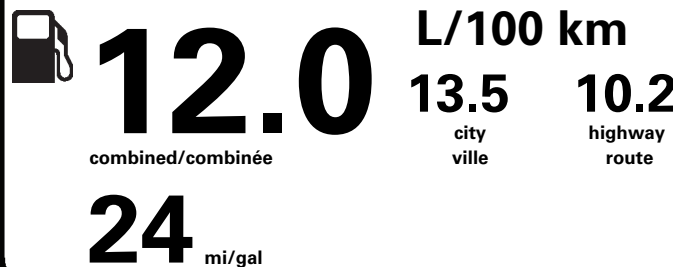

(MSRP)*

2,715.00

PRICE INFORMATION

BASE PRICE	$49,339.00
TOTAL OPTIONS/OTHER	7,175.00
TOTAL VEHICLE & OPTIONS/OTHER DESTINATION & DELIVERY	56,514.00
	1,950.00

(MSRP)*

SOLD TO/VENDU A Rainbow Ford Sales Inc. P.O. BOX 1228 Rocky Mountain House AB CAN T4T 1A9	B60 198	RAMP ONE/ TERMINAL UN CW68	DEALER NO./CONCESSIONNAIRE B60 198
SHIP TO (IF OTHER THAN SOLD TO) / EXPEDIER A (SI AUTRE QUE L'ACHETEUR)	RAMP TWO/ TERMINAL DEUX	FINAL ASSEMBLY PLANT/ USINE DE MONTAGE KANSAS CITY	TOTAL MSRP $58,464.00 * MANUFACTURER'S SUGGESTED RETAIL PRICE = MSRP * NOTE: THIS PRICE HAS BEEN DEVELOPED AS A GUIDE. DEALERS MAY SELL FOR LESS AND ARE NOT UNDER ANY OBLIGATION TO ACCEPT THIS SUGGESTED RETAIL PRICE.
SHIP THROUGH/EXPEDIER VIA	METHOD OF TRANSP / MODE DE TRANSPORT CONVOY	ITEM #: B6-S200 O/T 2	

MD152 N RE 2X 125 000754 04 15 21

Gasoline Vehicle
Véhicule à essence

Fuel Consumption / Consommation de carburant

Annual fuel COST
for an annual distance of 20,000 km, and an average fuel price of $1.25 per litre

$ 3 000

Coût annuel en carburant

pour une distance annuelle de 20 000 km, et un prix moyen du carburant de 1,25 $ par litre

Standard pickup trucks range from /
Les camionnettes ordinaires font entre
8.9 - 16.3 L_e/100 km

L_e is gasoline litre equivalent
L_e signifie litre équivalent d'essence

Carbon Dioxide Rating / Indice de dioxyde de carbone

Smog Rating / Indice de Smog

Tailpipe emissions only / Émissions du tuyau d'échappement seulement

Estimates are based on Government of Canada approved criteria and testing methods. Vehicle's actual fuel consumption will vary.

Estimations établies selon des méthodes d'essai et des critères approuvés par le gouvernement du Canada. La consommation de carburant réelle du véhicule variera.

For more information visit

vehicles.nrcan.gc.ca

Pour plus d'information visitez

vehicules.nrcan.gc.ca

U.S. GOVERNMENT SAFETY RATINGS
COTES DE SÉCURITÉ DU GOUVERNEMENT AMÉRICAIN

Overall Vehicle Score / Cote globale du véhicule	Not Rated / Non coté
Frontal Crash Collision frontale	Driver / Conducteur Passenger / Passager Not Rated / Non coté Not Rated / Non coté
Side Crash Collision latérale	Front seat / Siège avant Rear seat / Siège arrière Not Rated / Non coté Not Rated / Non coté
Rollover / Capotage	Not Rated / Non coté

Star ratings range from 1 to 5 stars (★★★★★), with 5 being the highest.
Les cotes varient de 1 à 5 étoiles (★★★★★), 5 étant la cote la plus élevée.

Source: U.S. National Highway Traffic Safety Administration
For more information / Pour de plus amples renseignements
www.safercar.gov

1FTFX1E80MKE01908

FordPass Connect™

Download the FordPass™ app* and you can:

1. Access Vehicle Control Features
2. Remotely start, lock and unlock your vehicle.
   - Locate your vehicle and check approximate fuel range.
   - Receive vehicle health alerts.

1. Activate 4G LTE Wi-Fi Hotspot
2. New vehicles include a 3-month or 3GB data (whichever comes first) Wi-Fi trial.
   - Connect up to ten Wi-Fi-equipped devices.

The FordPass Connect™ modem is active and sending vehicle data (e.g., diagnostics) to Ford. See in-vehicle Settings for connectivity options.

Scan code not operational at this time

FOR PLANT USE ONLY

Insist on Ford Protect! The only extended service plan fully backed by Ford and honored at every Ford dealership in the US and Canada. See your Ford dealer for additional details, or visit www.ford.ca for more information.

Personalize your vehicle with Ford Custom Accessories. Genuine Ford Accessories are engineered for your vehicle and can be included under the Ford New Vehicle Limited Warranty. Certain conditions, limitations and exclusions apply. See your Dealer for details.