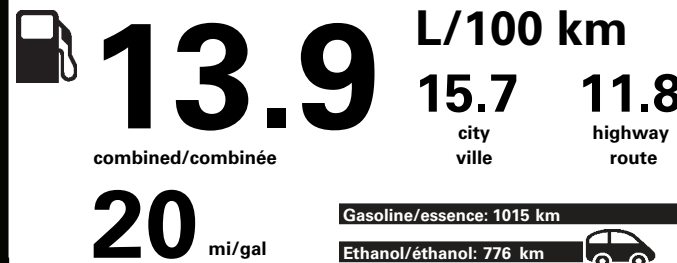

SAFETY/SECURITY

- AIRBAGS, DRIVER & PASS
- AIR BAGS, SIDE
- PASSIVE ANTI-THEFT SYSTEM
- ROLL STABILITY CONTROL
- SAFETY BELTS, ADJUSTABLE
- SOS POST CRASH ALERT SYST

WARRANTY

- 3 YR/60,000 KM BASIC
- 5YEAR/100,000 KM POWERTRAIN
- ROADSIDE ASSISTANCE 24 HRS

INCLUDED ON THIS VEHICLE

EQUIPMENT GROUP 300A

•XLT SERIES

OPTIONAL EQUIPMENT/OTHER

- 2019 MODEL YEAR
- FEDERAL EXCISE TAX 100.00
- 5.0L V8 ENGINE 2,550.00
- LT275/65R18 OWL ALL-TERRAIN 350.00
- 3.31 RATIO REGULAR AXLE NO CHARGE
- 7050# GVWR PACKAGE
- LT TIRE CAPABILITY PACKAGE
- PRO TRAILER BACKUP ASSIST NO CHARGE
- TRAILER TOW PACKAGE 925.00
- TAILGATE STEP 400.00
- 136 LITRE/ 36 GALLON FUEL TANK
- XTR PACKAGE 1,250.00
- .6" CHROME RUNNING BOARD
- .18" CHROME-LIKE PVD WHEELS
- FLEX FUEL VEHICLE

(MSRP)*

100.00
2,550.00
350.00
NO CHARGE
NO CHARGE
925.00
400.00
1,250.00

PRICE INFORMATION

BASE PRICE	$44,599.00
TOTAL OPTIONS/OTHER	5,575.00
TOTAL VEHICLE & OPTIONS/OTHER	50,174.00
DESTINATION & DELIVERY	1,900.00

"THIS VEH. NOT INTENDED FOR SALE OR REGISTRATION IN US" RETAIL PRICES EXCLUDE GST/HST

E85 Gasoline-Ethanol Vehicle
Véhicule à essence-éthanol

Fuel Consumption / Consommation de carburant

Annual fuel COST
for an annual distance of 20,000 km, and an average fuel price of $1.02 per litre

$ 2 836

Coût annuel en carburant
pour une distance annuelle de 20 000 km, et un prix moyen du carburant de 1,02 $ par litre

Standard pickup trucks range from /
Les camionnettes ordinaires font entre
9.5 - 16.3 L_e/100 km

L_e is gasoline litre equivalent
L_e signifie litre équivalent d'essence