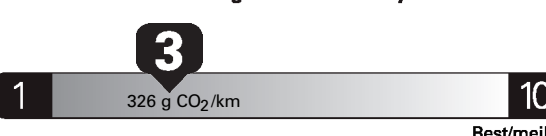

Carbon Dioxide Rating / Indice de dioxyde de carbone