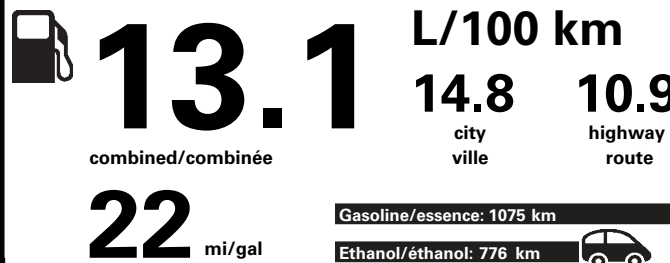

SAFETY/SECURITY

- AIR BAGS, SIDE
- AIRBAGS, DRIVER & PASS
- PERIMETER ALARM
- ROLL STABILITY CONTROL
- SAFETY BELTS, ADJUSTABLE
- SOS POST CRASH ALERT SYST
- STOP LAMP, HIGH MOUNT CTR
- TIRE PRESSURE MONITOR SYS

WARRANTY

- 3 YR/60,000 KM BASIC
- 5YEAR/100,000 KM POWERTRAIN
- ROADSIDE ASSISTANCE 24 HRS

INCLUDED ON THIS VEHICLE

EQUIPMENT GROUP 302A

- •XLT SERIES
- •BOXLINK CARGO SYSTEM
- •ELECTRONIC AUTO TEMP CONTROL
- •SYNC 4
- •LED BOX LIGHTING
- •LED SIDE-MIRROR SPOT LIGHTS
- •POWER SLIDING REAR WINDOW
- •REMOTE START SYSTEM

(MSRP)*

6,415.00

OPTIONAL EQUIPMENT/OTHER

- 2021 MODEL YEAR
- FEDERAL EXCISE TAX 100.00
- 5.0L V8 ENGINE 3,550.00
- 3.31 RATIO REGULAR AXLE NO CHARGE
- 7050# GVWR PACKAGE NO CHARGE
- 50 STATE EMISSIONS NO CHARGE
- 400W OUTLET NO CHARGE
- TRAILER TOW PACKAGE NO CHARGE
- .INTEGRATED TRLR BRAKE CNTRL
- MIRROR MAN FOLD W/POWER GLASS
- SIRIUS XM SATELLITE RADIO
- 136 LITRE/ 36 GALLON FUEL TANK
- XTR PACKAGE NO CHARGE
- .275/65R18 OWL ALL-TERRAIN
- .6" CHROME RUNNING BOARD
- .18" CHROME-LIKE PVD WHEELS
- FLEX FUEL VEHICLE

PRICE INFORMATION

BASE PRICE	$46,289.00
TOTAL OPTIONS/OTHER	10,065.00
TOTAL VEHICLE & OPTIONS/OTHER	56,354.00
DESTINATION & DELIVERY	1,950.00

E85 Gasoline-Ethanol Vehicle
Véhicule à essence-éthanol

Fuel Consumption / Consommation de carburant

Annual fuel COST
for an annual distance of 20,000 km, and an average fuel price of $1.25 per litre

$ 3 275

Coût annuel en carburant
pour une distance annuelle de 20 000 km, et un prix moyen du carburant de 1,25 $ par litre

Standard pickup trucks range from /
Les camionnettes ordinaires font entre
8.9 - 16.3 L_e/100 km

L_e is gasoline litre equivalent
L_e signifie litre équivalent d'essence