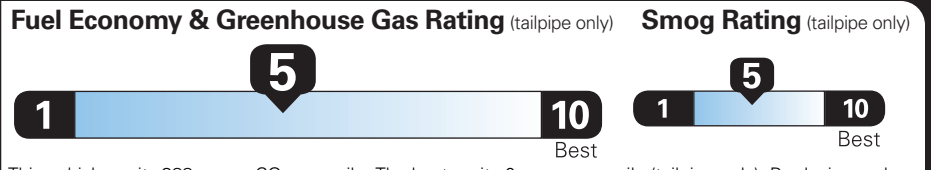

EPA DOT Fuel Economy and Environment

Gasoline Vehicle

Fuel Economy 23 MPG combined city/hwy 22 city 24 highway 4.3 gallons per 100 miles

Standard Pickup Trucks range from 12 to 87 MPG. The best vehicle rates 146 MPGe.

You spend $2,250 more in fuel costs over 5 years compared to the average new vehicle.

Annual fuel cost $2,150