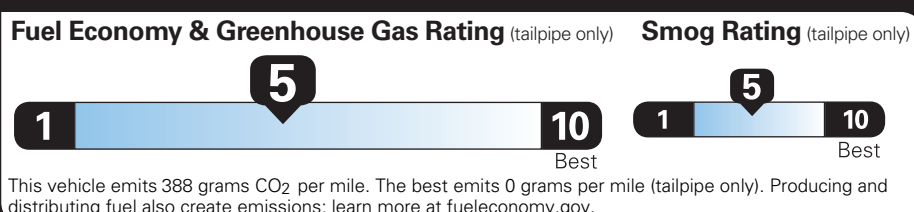

You spend $2,250 more in fuel costs over 5 years compared to the average new vehicle.

Annual fuel cost $2,150

Actual results will vary for many reasons, including driving conditions and how you drive and maintain your vehicle. The average new vehicle gets 29 MPG and costs $8,500 to fuel over 5 years. Cost estimates are based on 15,000 miles per year at $3.30 per gallon. MPGe is miles per gasoline gallon equivalent. Vehicle emissions are a significant cause of climate change and smog.

fueleconomy.gov

Calculate personalized estimates and compare vehicles