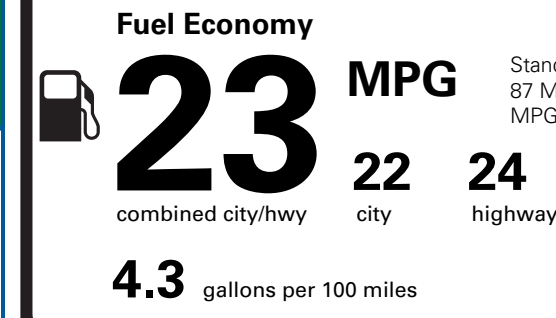

(MSRP)

6,395.00

PRICE INFORMATION

BASE PRICE \$72,600.00
TOTAL OPTIONS/OTHER 11,955.00

(MSRP)

TOTAL VEHICLE & OPTIONS/OTHER 84,555.00
DESTINATION & DELIVERY 2,795.00

OPTIONAL EQUIPMENT/OTHER

- 2026 MODEL YEAR 495.00
- RUBY RED METALLIC TINTED CC 1,340.00
- 3.5L POWERBOOST FULL HYBRID NO CHARGE
- HYBRID ELEC 10-SPD AUTO TRN NO CHARGE
- 275/60R20 BSW ALL-SEASON NO CHARGE
- 3.73 ELECTRONIC LOCK RR AXLE NO CHARGE
- 7400# GVWR PACKAGE 395.00
- PLATINUM SATIN APPEARANCE PKG .20" POLISHED ALUMINUM WHEEL PRO POWER ONBOARD - 7.2KW BLUECRUISE EQUIP: 1YR+90D PLAN MIRROR POWER TELE/GLASS/FOLD PRO ACCESS TAILGATE STANDARD FUEL TANK NO CHARGE
- RETRACTABLE REAR CENTER STEP CONN PKG: 1 YR INCL W/FORD APP LED TAIL LAMP 430.00
- AMBIENT LIGHTING 625.00
- BEDLINER-TOUGHBED SPRAYIN*ACCY 1,280.00
- TONNEAU COVER-HARD *ACCY

DEALER INSTALLED OPTIONS

- Bed Hooks - Retractable by Bul 70.00
- Illuminated Ford Logo Badge 530.00

EPA DOT Fuel Economy and Environment

Gasoline Vehicle

You spend \$2,250 more in fuel costs over 5 years compared to the average new vehicle.