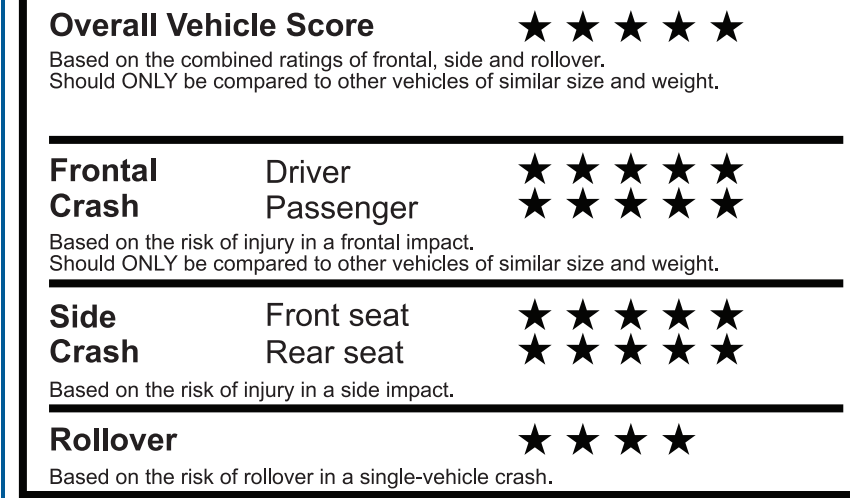

DEALER INSTALLED OPTIONS

- Bed Hooks - Retractable by Bul 70.00
- Illuminated Ford Logo Badge 530.00

EPA DOT Fuel Economy and Environment

Gasoline Vehicle

You spend \$2,250 more in fuel costs over 5 years compared to the average new vehicle.

fueleconomy.gov

Calculate personalized estimates and compare vehicles

GOVERNMENT 5-STAR SAFETY RATINGS

Star ratings range from 1 to 5 stars (★★★★★), with 5 being the highest. Source: National Highway Traffic Safety Administration (NHTSA). www.safercar.gov or 1-888-327-4236