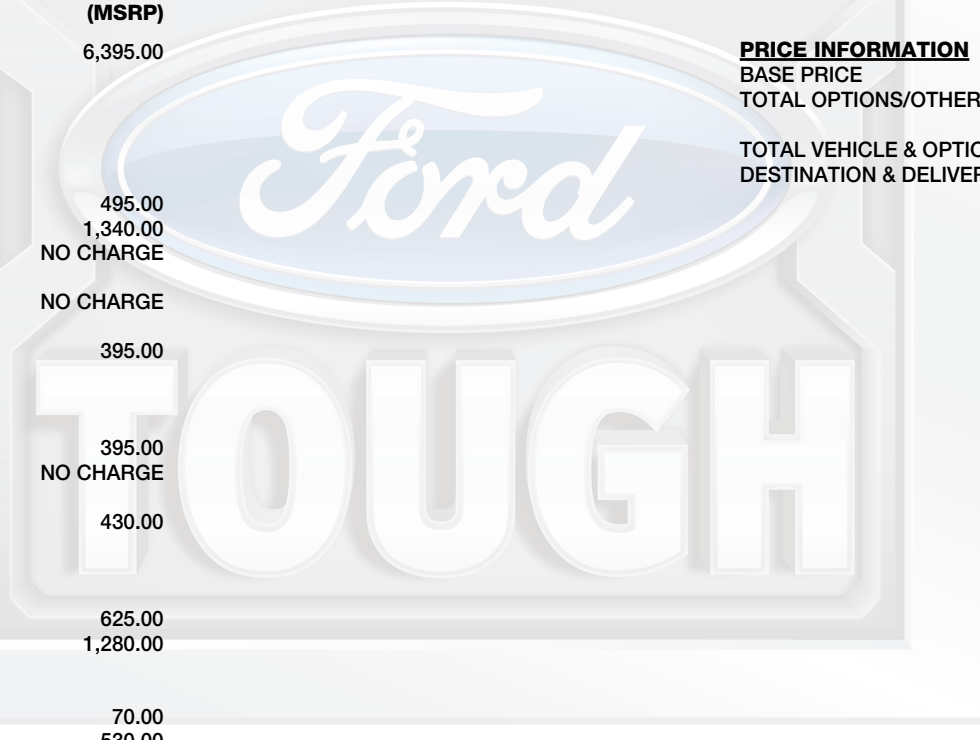

DEALER INSTALLED OPTIONS

- Bed Hooks - Retractable by Bul 70.00
- Illuminated Ford Logo Badge 530.00

EPA DOT Fuel Economy and Environment

Gasoline Vehicle

You spend \$2,250 more in fuel costs over 5 years compared to the average new vehicle.