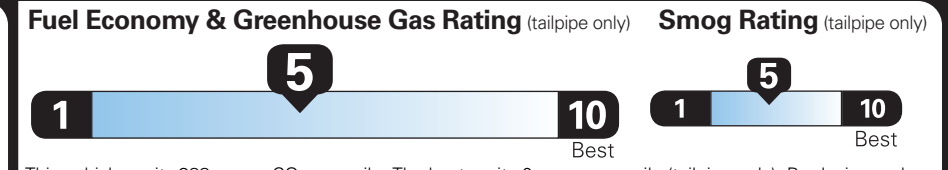

INCLUDED ON THIS VEHICLE

EQUIPMENT GROUP 701A PLATINUM SERIES

(MSRP)

1,350.00

OPTIONAL EQUIPMENT/OTHER

2026 MODEL YEAR STAR WHITE METALLIC TRICOAT 3.5L POWERBOOST FULL HYBRID HYBRID ELEC 10-SPD AUTO TRN 275/60R20 BSW ALL-SEASON 3.73 ELECTRONIC LOCK RR AXLE 7400# GVWR PACKAGE FRONT LICENSE PLATE BRACKET PLATINUM SATIN APPEARANCE PKG .20" POLISHED ALUMINUM WHEEL PRO POWER ONBOARD - 7.2KW BLUECRUISE EQUIP: 1YR+90D PLAN PRO ACCESS TAILGATE STANDARD FUEL TANK CONN PKG: 1 YR INCL W/FORD APP LED TAIL LAMP AMBIENT LIGHTING WHEEL WELL LINER

180.00

PRICE INFORMATION

BASE PRICE $72,600.00 TOTAL OPTIONS/OTHER 4,260.00

TOTAL VEHICLE & OPTIONS/OTHER DESTINATION & DELIVERY 76,860.00 2,795.00

TOTAL MSRP $79,655.00

Scan The QR Code to get more details about this vehicle

This label is affixed pursuant to the Federal Automobile Information Disclosure Act. Gasoline, License, and Title Fees, State and Local taxes are not included. Dealer installed options or accessories are not included unless listed above.

TE051 N RB 2X 640 006333 05 05 26

EPA DOT Fuel Economy and Environment

Gasoline Vehicle

Fuel Economy 23 MPG combined city/hwy 22 city 24 highway 4.3 gallons per 100 miles

Standard Pickup Trucks range from 12 to 87 MPG. The best vehicle rates 146 MPGe.

You spend $2,250 more in fuel costs over 5 years compared to the average new vehicle.

Annual fuel cost $2,150

Actual results will vary for many reasons, including driving conditions and how you drive and maintain your vehicle. The average new vehicle gets 29 MPG and costs $8,500 to fuel over 5 years. Cost estimates are based on 15,000 miles per year at $3.30 per gallon. MPGe is miles per gasoline gallon equivalent. Vehicle emissions are a significant cause of climate change and smog.

fueleconomy.gov

Calculate personalized estimates and compare vehicles

GOVERNMENT 5-STAR SAFETY RATINGS

Table showing safety ratings: Overall Vehicle Score (5 stars), Frontal Crash (5 stars), Side Crash (5 stars), Rollover (4 stars).

Star ratings range from 1 to 5 stars (★★★★★), with 5 being the highest. Source: National Highway Traffic Safety Administration (NHTSA). www.safercar.gov or 1-888-327-4236

1FTFW7LD8TFB19867

WARNING: Operating, servicing and maintaining a passenger vehicle, pickup truck, van, or off-road vehicle can expose you to chemicals including engine exhaust, carbon monoxide, phthalates, and lead, which are known to the State of California to cause cancer and birth defects or other reproductive harm. To minimize exposure, avoid breathing exhaust, do not idle the engine except as necessary, service your vehicle in a well-ventilated area and wear gloves or wash your hands frequently when servicing your vehicle. For more information go to www.P65Warnings.ca.gov/passenger-vehicle.

49 BUILT YEARS Ford TOUGH F-SERIES AMERICA'S BEST SELLING TRUCKS

Download the Ford app Connect your Ford with your phone*

- Available Remote Features: Remote Start, Lock and Unlock, GPS Location, Vehicle Health Monitoring

THE FORD APP, FORMERLY KNOWN AS FORDPASS APP, IS COMPATIBLE WITH SELECT SMARTPHONE PLATFORMS. IS AVAILABLE VIA A DOWNLOAD. MESSAGE AND DATA RATES MAY APPLY. TERMS AND CONDITIONS APPLY. VISIT FORD.COM FOR OUR PRIVACY NOTICE.

Ford Protect

Insist on Ford Protect! The only extended service plan fully backed by Ford and honored at every Ford dealership in the U.S., Canada and Mexico. See your Ford dealer or visit www.FordOwner.com.

Ford Credit

Get Prequalified now at www.ford.com/finance

2202605140022