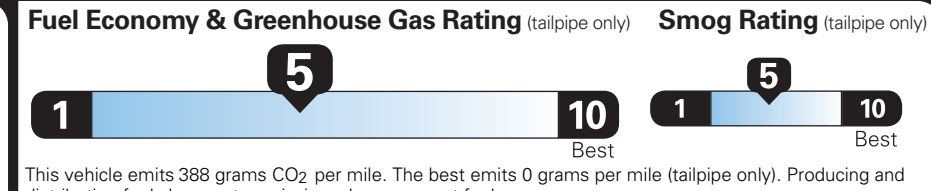

Actual results will vary for many reasons, including driving conditions and how you drive and maintain your vehicle. The average new vehicle gets 29 MPG and costs $8,500 to fuel over 5 years. Cost estimates are based on 15,000 miles per year at $3.30 per gallon. MPGe is miles per gasoline gallon equivalent. Vehicle emissions are a significant cause of climate change and smog.

fueleconomy.gov Calculate personalized estimates and compare vehicles