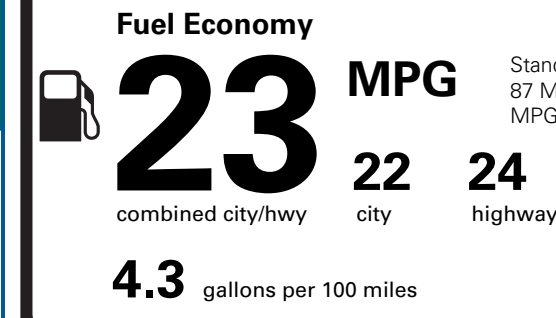

NO CHARGE

NO CHARGE

NO CHARGE

NO CHARGE

NO CHARGE

EPA DOT Fuel Economy and Environment

Gasoline Vehicle

Standard Pickup Trucks range from 12 to 87 MPG. The best vehicle rates 146 MPGe.