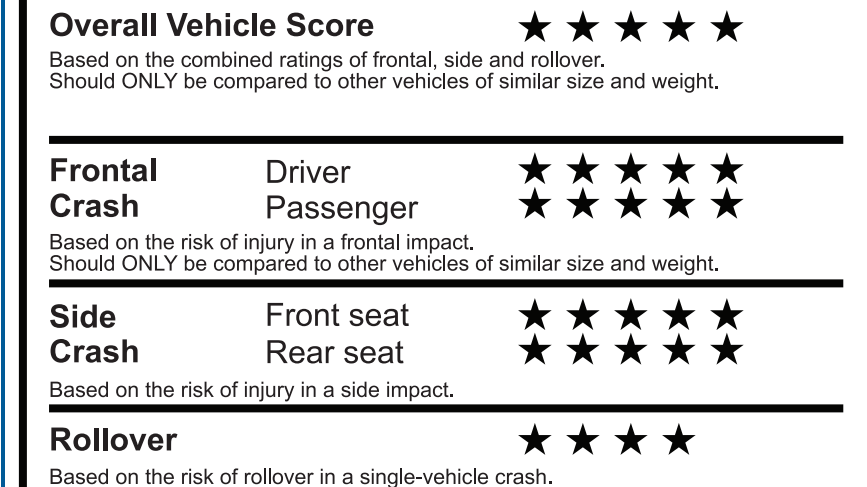

fueleconomy.gov Calculate personalized estimates and compare vehicles

GOVERNMENT 5-STAR SAFETY RATINGS

Star ratings range from 1 to 5 stars (★★★★★), with 5 being the highest. Source: National Highway Traffic Safety Administration (NHTSA). www.safercar.gov or 1-888-327-4236