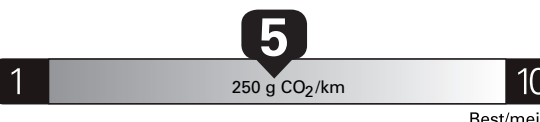

Carbon Dioxide Rating / Indice de dioxyde de carbone