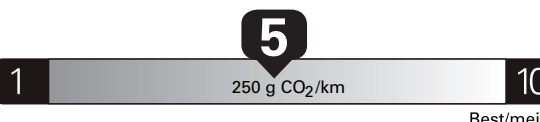

Carbon Dioxide Rating / Indice de dioxyde de carbone

Tailpipe emissions only / Émissions du tuyau d'échappement seulement