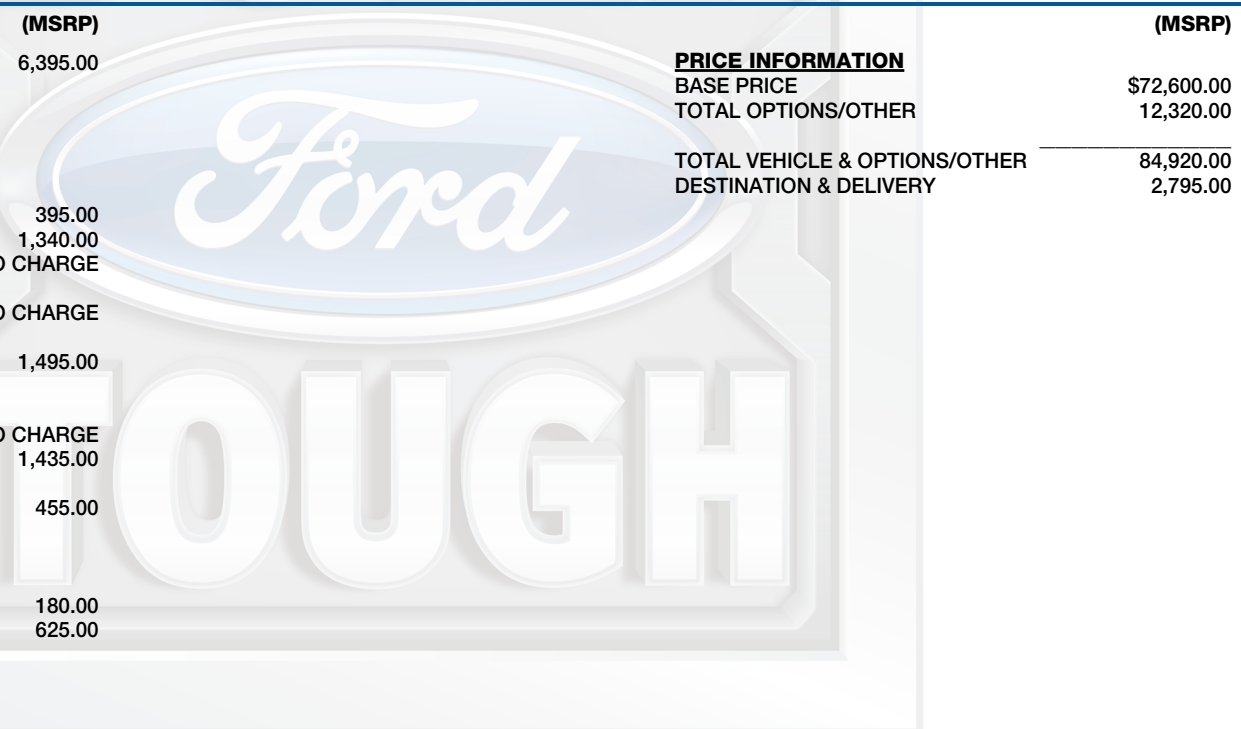

DRB-006052

FL

9-NORMAL, NB, 006052, TD211

17336

220260430 BLEND 3148

CERT CERT ADD TRD RAMP BUMPCAMPBOOKEXFL ROTABATT

ACC

035187 491/831

1FTFW7LD7

TFB04177

NB

GU13

ford.com

VEHICLE DESCRIPTION

F-150

2026 F-150 4X4 SUPERCREW 145" WHEELBASE 3.5L POWERBOOST FULL HYBRID HYBRID ELEC 10-SPD AUTO TRN

EXTERIOR AVALANCHE INTERIOR LEATHER SEATING SURFACE

TF B04177

STANDARD EQUIPMENT INCLUDED AT NO EXTRA CHARGE

Table with 4 columns: EXTERIOR, INTERIOR, FUNCTIONAL, SAFETY/SECURITY. Lists various vehicle features and options.

INCLUDED ON THIS VEHICLE

EQUIPMENT GROUP 702A PLATINUM SERIES B&O UNLEASHED SOUND SYS 14SPK

(MSRP)

6,395.00

PRICE INFORMATION

BASE PRICE $72,600.00 TOTAL OPTIONS/OTHER 12,320.00

(MSRP)

TOTAL VEHICLE & OPTIONS/OTHER DESTINATION & DELIVERY 84,920.00 2,795.00

OPTIONAL EQUIPMENT/OTHER

Table listing optional equipment like AVALANCHE, 3.5L POWERBOOST FULL HYBRID, etc. with MSRP values.

EPA DOT Fuel Economy and Environment

Gasoline Vehicle

Fuel Economy 23 MPG combined city/hwy, 22 city, 24 highway. 4.3 gallons per 100 miles.

Standard Pickup Trucks range from 12 to 87 MPG. The best vehicle rates 146 MPGe.

You spend $2,250 more in fuel costs over 5 years compared to the average new vehicle.

Annual fuel cost $2,150

Fuel Economy & Greenhouse Gas Rating (tailpipe only) Smog Rating (tailpipe only). Rating 5 out of 10.

Actual results will vary for many reasons, including driving conditions and how you drive and maintain your vehicle.

fueleconomy.gov Calculate personalized estimates and compare vehicles

GOVERNMENT 5-STAR SAFETY RATINGS

Safety ratings: Overall Vehicle Score (5 stars), Frontal Crash (5 stars), Side Crash (5 stars), Rollover (4 stars).

Star ratings range from 1 to 5 stars (★★★★★), with 5 being the highest. Source: National Highway Traffic Safety Administration (NHTSA).

49 BUILT YEARS Ford TOUGH F-SERIES AMERICA'S BEST SELLING TRUCKS

Download the Ford app. Connect your Ford with your phone. Available Remote Features: Remote Start, Lock and Unlock, GPS Location, Vehicle Health Monitoring.

Ford Protect. Insist on Ford Protect! The only extended service plan fully backed by Ford and honored at every Ford dealership in the U.S., Canada and Mexico.

Ford Credit. Get Prequalified now at www.ford.com/finance

Table with columns for RAMP ONE (CA21), RAMP TWO, and CONVOY (ITEM #: 24-716Z O/T 2).

TOTAL MSRP $87,715.00

Scan The QR Code to get more details about this vehicle

This label is affixed pursuant to the Federal Automobile Information Disclosure Act. Gasoline, License, and Title Fees, State and Local taxes are not included.

TD211 N RB 2X 640 006052 04 21 26

1FTFW7LD7TFB04177 barcode

WARNING: Operating, servicing and maintaining a passenger vehicle, pickup truck, van, or off-road vehicle can expose you to chemicals including engine exhaust, carbon monoxide, phthalates, and lead...

2202604303148