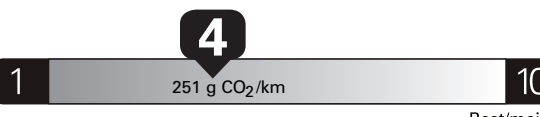

Carbon Dioxide Rating / Indice de dioxyde de carbone