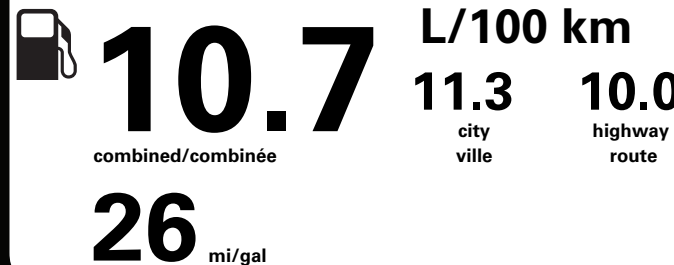

100.00 800.00 3,000.00 NO CHARGE NO CHARGE 550.00 300.00 1,775.00 NO CHARGE NO CHARGE 275.00 700.00 1,700.00

PRICE INFORMATION

Table with 2 columns: Description, (MSRP)*. Rows include BASE PRICE ($105,140.00), TOTAL OPTIONS/OTHER (9,200.00), TOTAL VEHICLE & OPTIONS/OTHER DESTINATION & DELIVERY (114,340.00), and a final total of 2,695.00.

"THIS VEH. NOT INTENDED FOR SALE OR REGISTRATION IN US" RETAIL PRICES EXCLUDE GST/HST

Table with 4 columns: SOLD TO/VENDU A, RAMP ONE/TERMINAL UN, DEALER NO./CONCESSIONNAIRE, RAMP TWO/TERMINAL DEUX, FINAL ASSEMBLY PLANT/USINE DE MONTAGE, METHOD OF TRANSP/MODE DE TRANSPORT, ITEM #: B7-J362 O/T 1. Includes dealer info for Brown Bros Ford Lincoln Sales and ship info for GFX-ROTUNDA.

TOTAL MSRP $117,035.00

* MANUFACTURER'S SUGGESTED RETAIL PRICE = MSRP * NOTE: THIS PRICE HAS BEEN DEVELOPED AS A GUIDE. DEALERS MAY SELL FOR LESS AND ARE NOT UNDER ANY OBLIGATION TO ACCEPT THIS SUGGESTED RETAIL PRICE.

SPECIAL ORDER

TC101 N RE 2X 635 001050 03 10 26

ENERGUIDE

Gasoline Vehicle Véhicule à essence

Fuel Consumption / Consommation de carburant

Annual fuel COST for an annual distance of 20,000 km, and an average fuel price of $1.50 per litre

$ 3 210

Coût annuel en carburant pour une distance annuelle de 20 000 km, et un prix moyen du carburant de 1,50 $ par litre

Standard pickup trucks range from / Les camionnettes ordinaires font entre 2.7 - 19.7 L_e/100 km

L_e is gasoline litre equivalent L_e signifie litre équivalent d'essence

Carbon Dioxide Rating / Indice de dioxyde de carbone

Smog Rating / Indice de Smog

Tailpipe emissions only / Émissions du tuyau d'échappement seulement

Estimates are based on Government of Canada approved criteria and testing methods. Vehicle's actual fuel consumption will vary.

Estimations établies selon des méthodes d'essai et des critères approuvés par le gouvernement du Canada. La consommation de carburant réelle du véhicule variera.

For more information visit vehicles.nrcan.gc.ca

Pour plus d'information visitez vehicules.nrcan.gc.ca

U.S. GOVERNMENT SAFETY RATINGS COTES DE SÉCURITÉ DU GOUVERNEMENT AMÉRICAIN

Table of safety ratings: Overall Vehicle Score (5 stars), Frontal Crash (5 stars), Side Crash (5 stars), Rollover (4 stars).

Star ratings range from 1 to 5 stars (*****), with 5 being the highest. Les cotes varient de 1 à 5 étoiles (*****), 5 étant la cote la plus élevée.

Source: U.S. National Highway Traffic Safety Administration For more information / Pour de plus amples renseignements www.safercar.gov

FordPass Connect™

Download the FordPass™ app* and you can:

- Access Vehicle Control Features Remotely start, lock and unlock your vehicle. Locate your vehicle and check approximate fuel range. Receive vehicle health alerts.

- Activate 4G LTE Wi-Fi Hotspot New vehicles include a 3-month or 3GB data (whichever comes first) Wi-Fi trial. Connect up to ten Wi-Fi-equipped devices.

Ask your sales consultant for more details.

Scan code not operational at this time

FOR PLANT USE ONLY

Insist on Ford Protect! The only extended service plan fully backed by Ford and honored at every Ford dealership in the US and Canada. See your Ford dealer for additional details, or visit www.ford.ca for more information.

Personalize your vehicle with Ford Custom Accessories. Genuine Ford Accessories are engineered for your vehicle and can be included under the Ford New Vehicle Limited Warranty. Certain conditions, limitations and exclusions apply. See your Dealer for details.