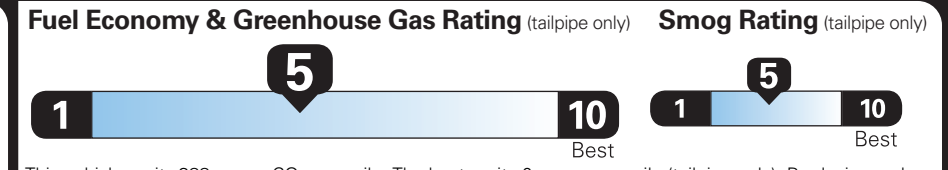

EPA DOT Fuel Economy and Environment

Gasoline Vehicle

Fuel Economy 23 MPG combined city/hwy 22 city 24 highway 4.3 gallons per 100 miles

Standard Pickup Trucks range from 12 to 87 MPG. The best vehicle rates 146 MPGe.

You spend $2,250 more in fuel costs over 5 years compared to the average new vehicle.

Annual fuel cost $2,150

Actual results will vary for many reasons, including driving conditions and how you drive and maintain your vehicle. The average new vehicle gets 29 MPG and costs $8,500 to fuel over 5 years. Cost estimates are based on 15,000 miles per year at $3.30 per gallon. MPGe is miles per gasoline gallon equivalent. Vehicle emissions are a significant cause of climate change and smog.

fueleconomy.gov Calculate personalized estimates and compare vehicles

GOVERNMENT 5-STAR SAFETY RATINGS

Table showing safety ratings: Overall Vehicle Score (5 stars), Frontal Crash (5 stars), Side Crash (5 stars), Rollover (4 stars).

Star ratings range from 1 to 5 stars (★★★★★), with 5 being the highest. Source: National Highway Traffic Safety Administration (NHTSA). www.safercar.gov or 1-888-327-4236