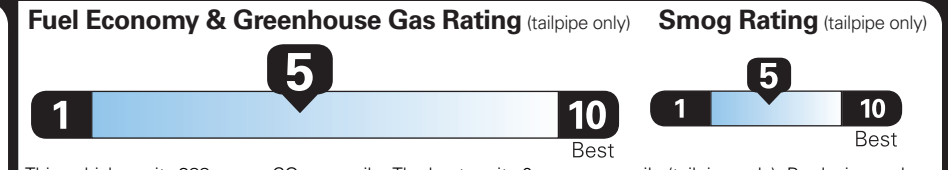

(MSRP)

6,395.00

PRICE INFORMATION

BASE PRICE \$72,600.00 TOTAL OPTIONS/OTHER 11,515.00

(MSRP)

TOTAL VEHICLE & OPTIONS/OTHER DESTINATION & DELIVERY 84,115.00 2,795.00

OPTIONAL EQUIPMENT/OTHER

Table listing optional equipment and their prices, including AVALANCHE, 3.5L POWERBOOST FULL HYBRID, etc.

EPA DOT Fuel Economy and Environment

Gasoline Vehicle

Fuel Economy section showing 23 MPG combined, 22 city, 24 highway, and 4.3 gallons per 100 miles.

Standard Pickup Trucks range from 12 to 87 MPG. The best vehicle rates 146 MPGe.

You spend \$2,250 more in fuel costs over 5 years compared to the average new vehicle.

Annual fuel cost \$2,150

Actual results will vary for many reasons, including driving conditions and how you drive and maintain your vehicle.