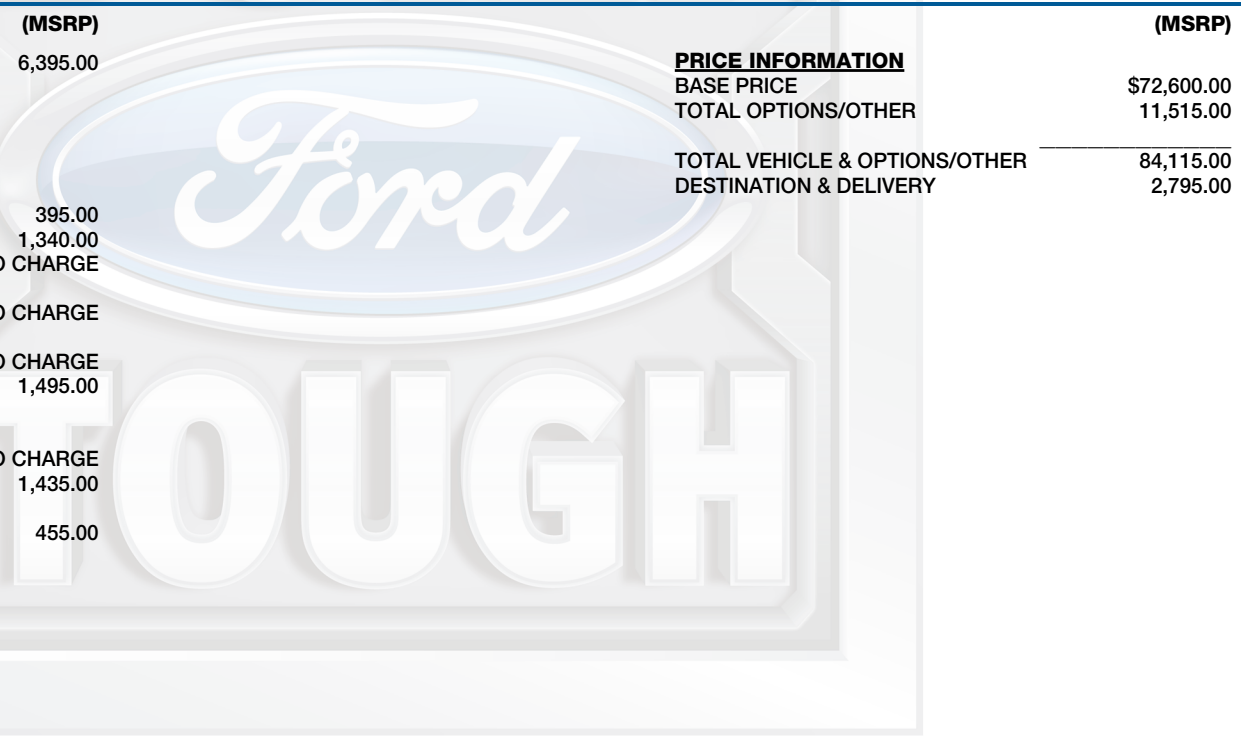

(MSRP)

6,395.00

PRICE INFORMATION

BASE PRICE \$72,600.00 TOTAL OPTIONS/OTHER 11,515.00

(MSRP)

TOTAL VEHICLE & OPTIONS/OTHER DESTINATION & DELIVERY 84,115.00 2,795.00

OPTIONAL EQUIPMENT/OTHER

Table listing optional equipment and their prices, including AVALANCHE, 3.5L POWERBOOST FULL HYBRID, etc.